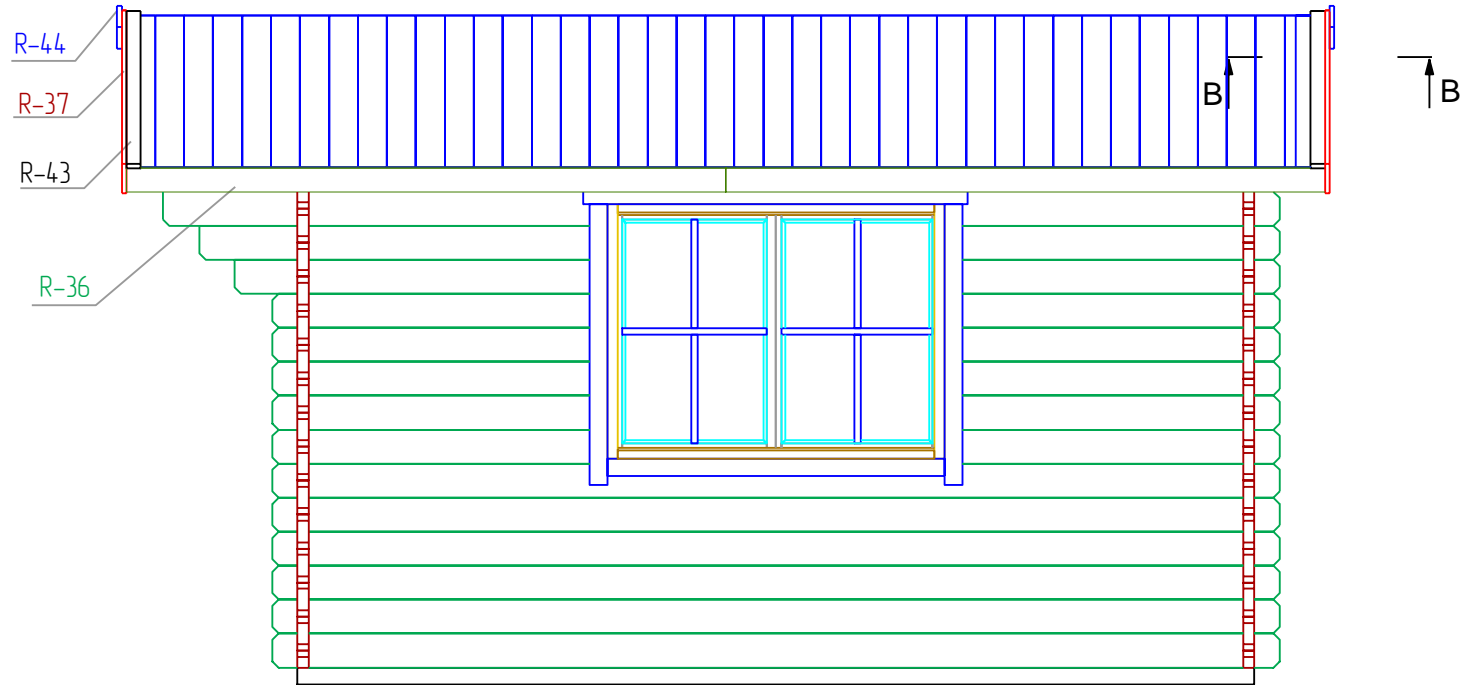

STAGE 6

Wissous 44 5X4