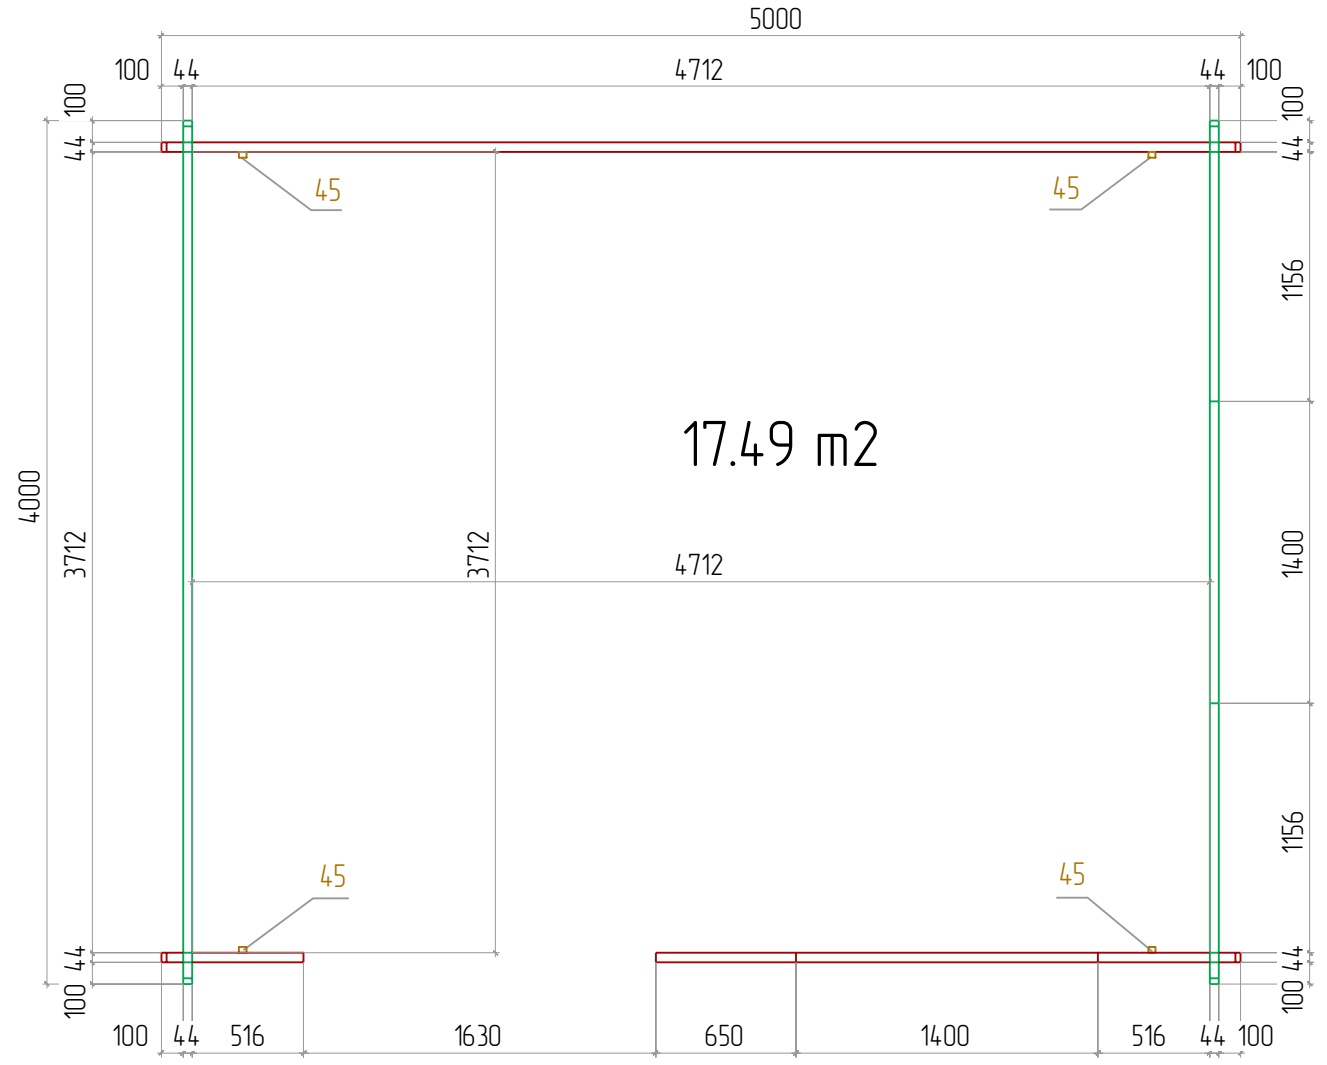

Wall D ←

Wall A ↑

STAGE 2

W-A

Wissous 44 5X4

W-B

STAGE 2

Wissous 44 5X4

STAGE 6

Wissous 44 5X4

B-B
M 15

STAGE 7

Wissous 44 5X4

STAGE 1

F
NR: 30
PSC: 2
B/H: 44mm/68mm
L: 3800mm

F
NR: 29
PSC: 10
B/H: 44mm/68mm
L: 4712mm

STAGE 2

W
NR: A 1
PSC: 1
B/H: 44mm/68mm
L: 2710mm

W
NR: A 2
PSC: 1
B/H: 44mm/68mm
L: 660mm

W
NR: A 7
PSC: 6
B/H: 44mm/135mm
L: 2710mm

W
NR: A 9
PSC: 22
B/H: 44mm/135mm
L: 660mm

W
NR: A 10
PSC: 8
B/H: 44mm/135mm
L: 650mm

R NR: 42 PSC: 4 B/H: 28mm/34mm L: 2380mm	
R NR: 43 PSC: 4 B/H: 18mm/58mm L: 2698mm	
R NR: 44 PSC: 2 B/H: 18mm/120mm L: 120mm	
STAGE 7	
F NR: 35 PSC: 42 B/H: 20mm/115mm L: 3708mm	
F NR: 38 PSC: 1 B/H: 18mm/20mm L: 4712mm	
F NR: 39 PSC: 2 B/H: 18mm/20mm L: 3712mm	
F NR: 40 PSC: 1 B/H: 18mm/20mm L: 2523mm	
F NR: 41 PSC: 1 B/H: 18mm/20mm L: 473mm	
STAGE 8	
NR: 45 PSC: 4 B/H: 28mm/34mm L: 1900mm	