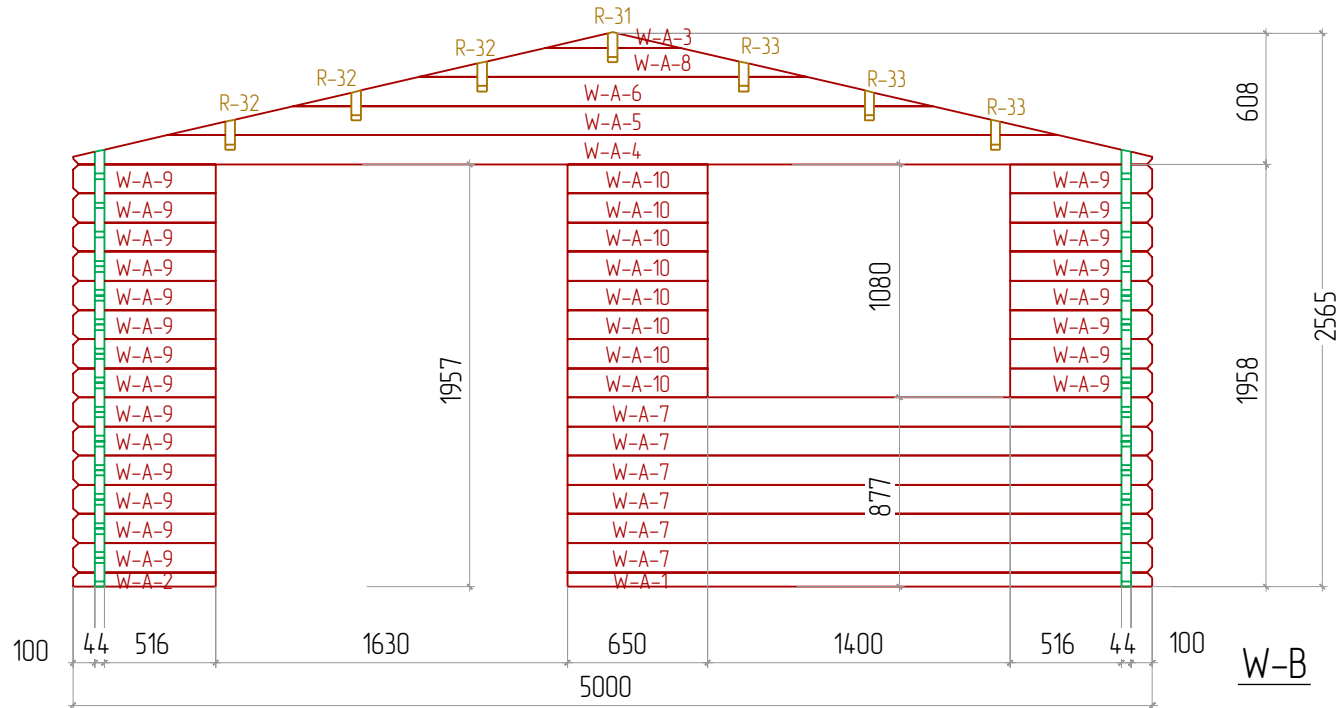

Wall D ←

Wall A ↑

STAGE 2

W-A

Wissous 44 5X4

W-B

STAGE 2

Wissous 44 5X4

STAGE 2

W
NR: A 1
PSC: 1
B/H: 44mm/68mm
L: 2710mm

W
NR: A 2
PSC: 1
B/H: 44mm/68mm
L: 660mm

W
NR: A 7
PSC: 6
B/H: 44mm/135mm
L: 2710mm

W
NR: A 9
PSC: 22
B/H: 44mm/135mm
L: 660mm

W
NR: A 10
PSC: 8
B/H: 44mm/135mm
L: 650mm