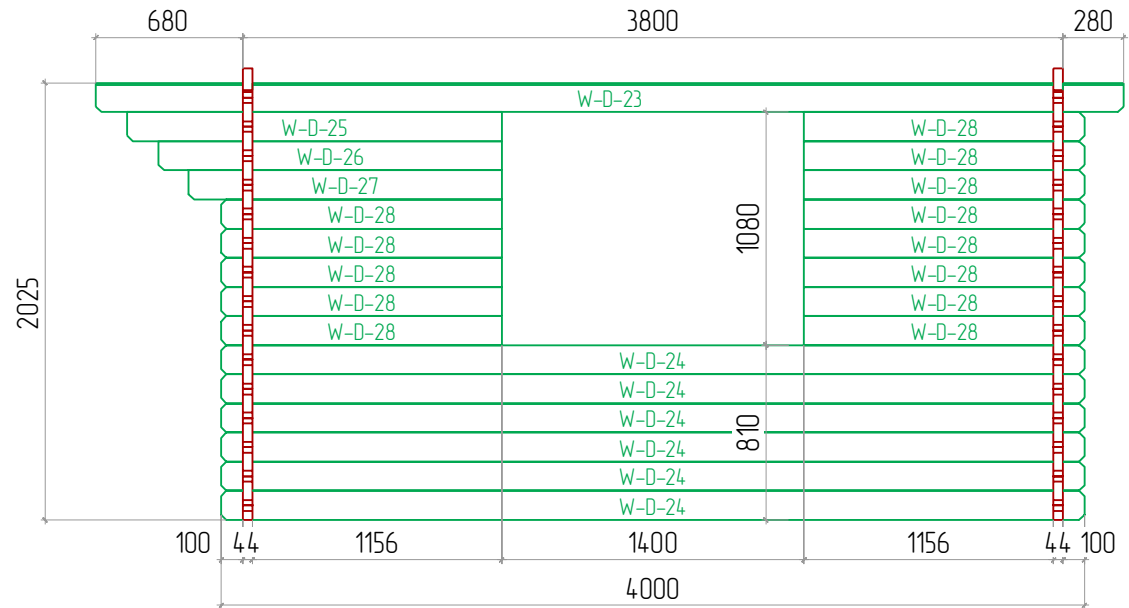

STAGE 2

Wissous 44 5X4

W-C

W-D