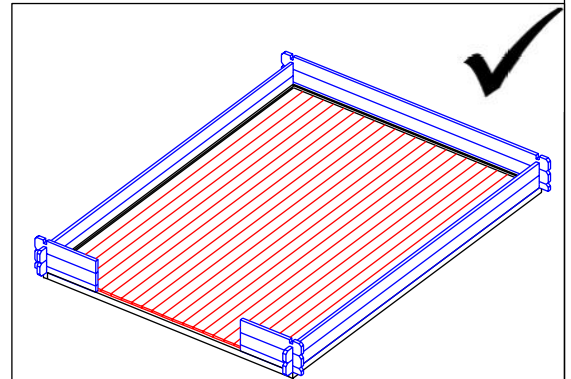

STAGE 7

Pegas 34 3X4