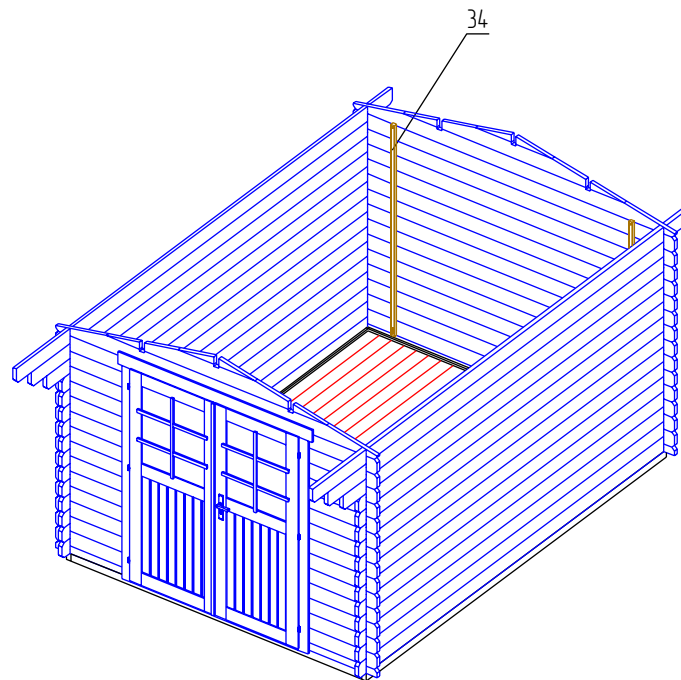

STAGE 8

Pegas 34 3X4