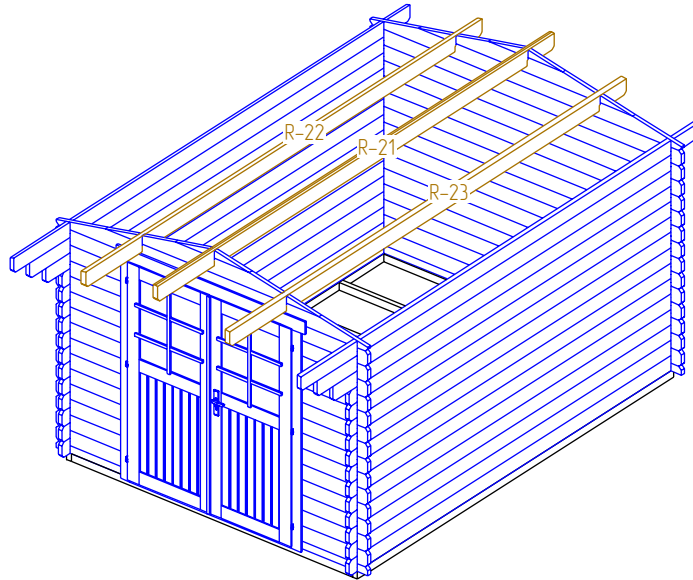

Pegas 34 3X4

W-C

W-D

STAGE 3

Pegas 34 3X4

STAGE 4

Pegas 34 3X4

STAGE 7

L: 3800mm

F

NR: 20

PSC: 8

B/H: 44mm/68mm

L: 2712mm

STAGE 2

W

NR: A 1

PSC: 2

B/H: 34mm/68mm

L: 685mm

W

NR: A 5

PSC: 28

B/H: 34mm/135mm