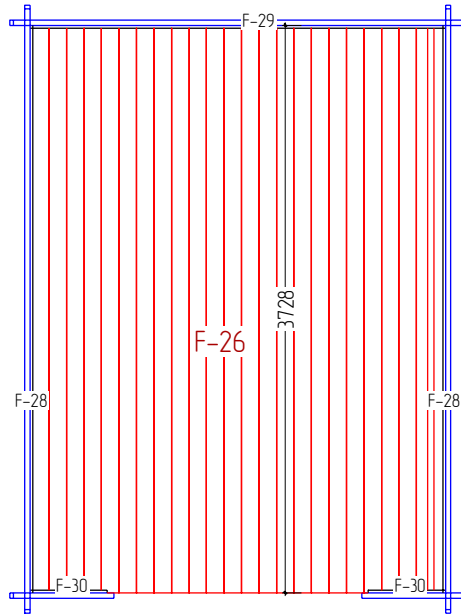

STAGE 7

Pegas 34 3X4