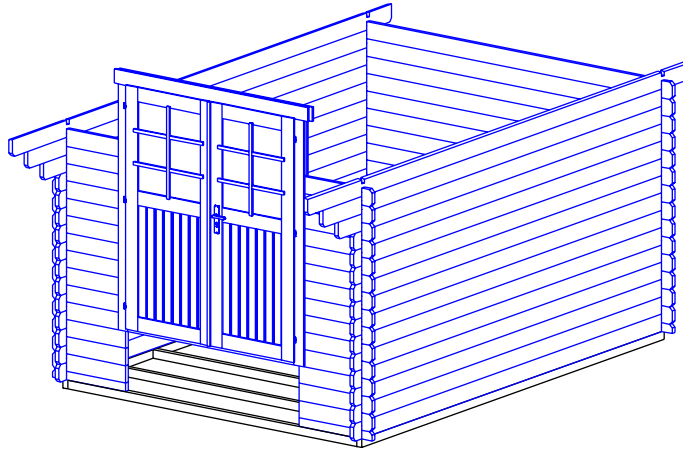

STAGE 3

Pegas 34 3X4