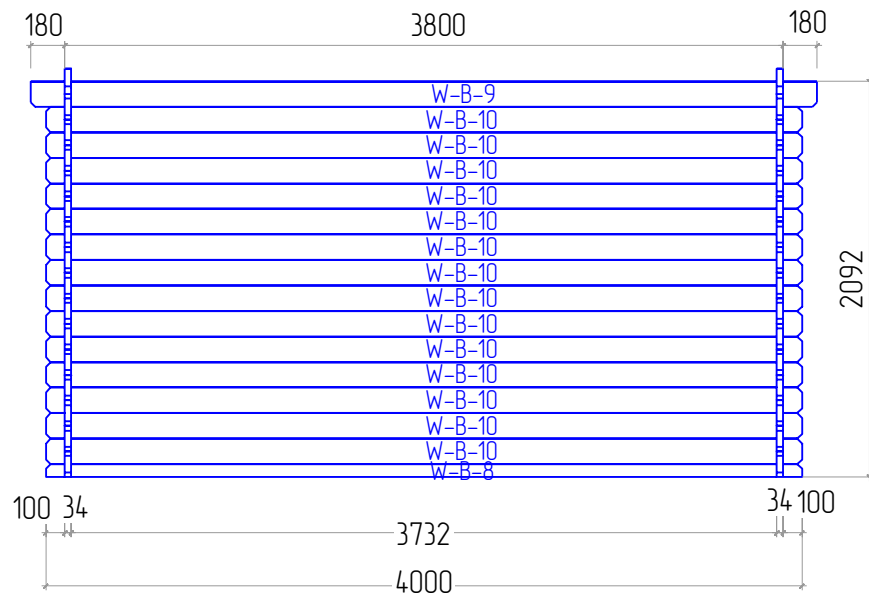

STAGE 2

Lillian 34 4X3 TP

W-A

W-B