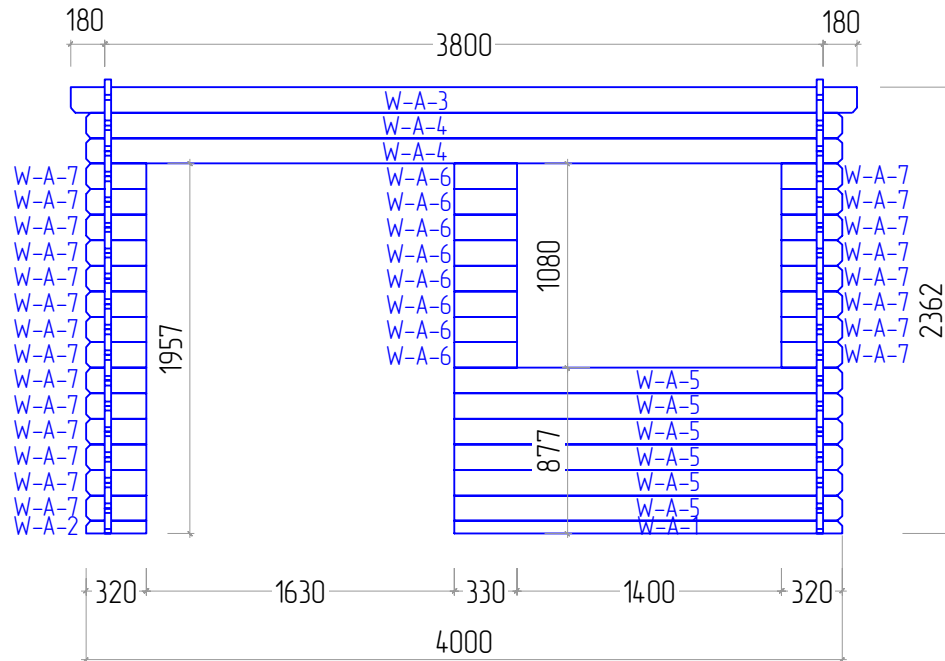

STAGE 2

Lillian 34 4X3 TP

W-A