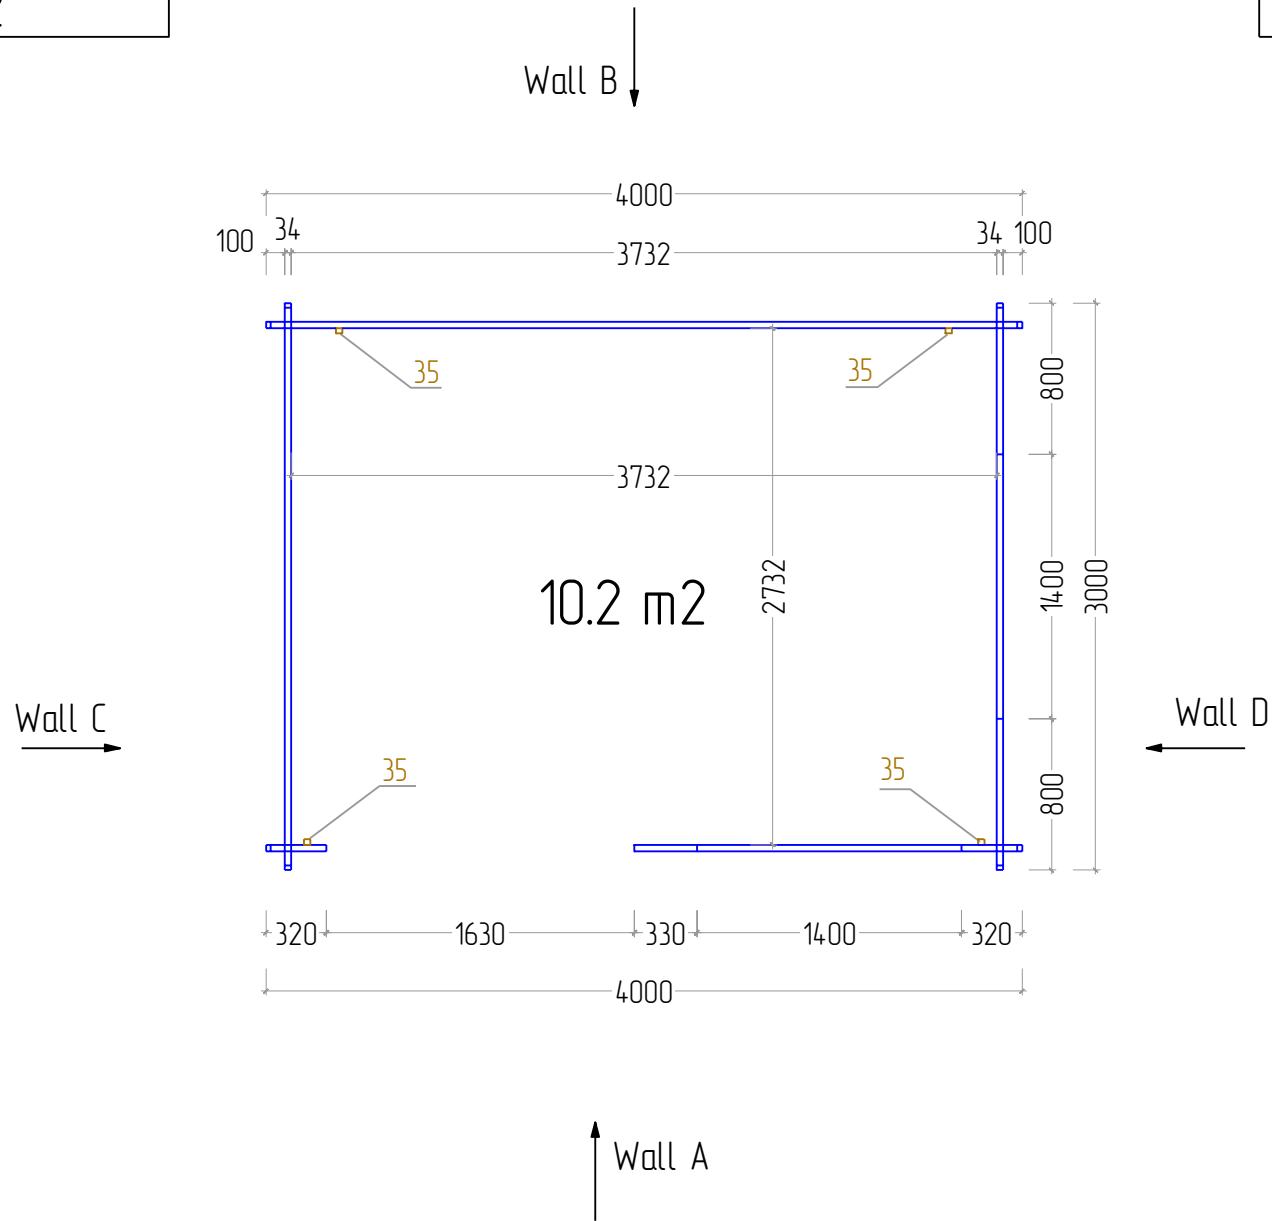

STAGE 2

Lillian 34 4X3 TP