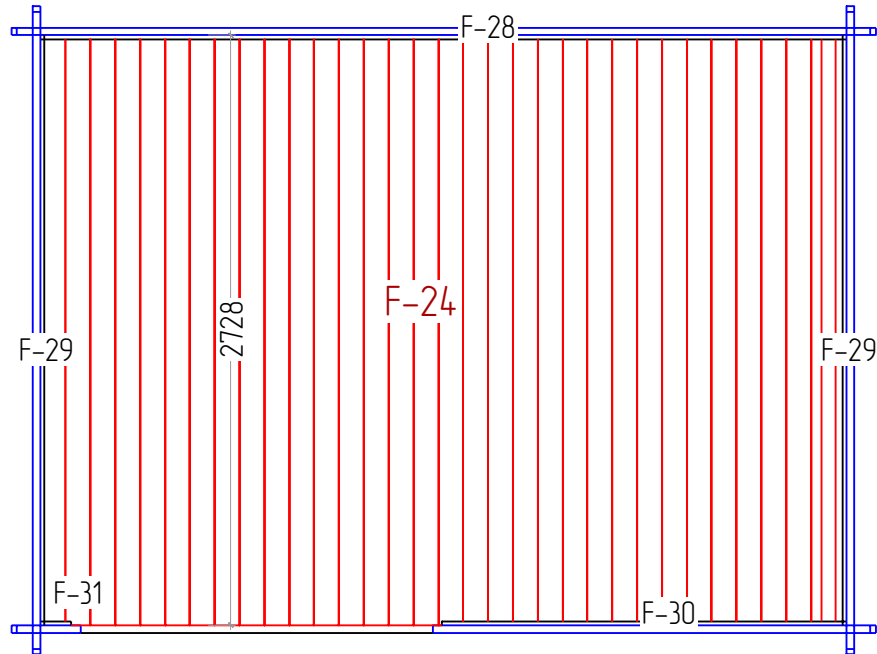

STAGE 6

Lillian 34 4X3 TP

B-B

B-B
M 1:5

STAGE 7

Lillian 34 4X3 TP

STAGE 1

F
NR: 20
PSC: 6
B/H: 44mm/68mm
L: 3712mm

F
NR: 21
PSC: 2
B/H: 44mm/68mm
L: 2800mm

STAGE 2

W
NR: A 1
PSC: 1
B/H: 34mm/68mm
L: 2050mm

W
NR: A 2
PSC: 1
B/H: 34mm/68mm
L: 320mm

W
NR: A 3
PSC: 1
B/H: 34mm/135mm
L: 4160mm

W
NR: A 4
PSC: 2
B/H: 34mm/135mm
L: 4000mm

W
NR: A 5
PSC: 6
B/H: 34mm/135mm
L: 2050mm

W
NR: A 6
PSC: 8
B/H: 34mm/135mm
L: 330mm

W
NR: A 7
PSC: 22
B/H: 34mm/135mm
L: 320mm

W
NR: B 8
PSC: 1
B/H: 34mm/68mm
L: 4000mm

Lillian 34 4X3 TP

W
 NR: B 9
 PSC: 1
 B/H: 34mm/135mm
 L: 4160mm

R
NR: 34
PSC: 2
B/H: 28mm/34mm
L: 4200mm

STAGE 7

F
NR: 24
PSC: 34
B/H: 20mm/115mm
L: 2728mm

F
NR: 28
PSC: 1
B/H: 18mm/20mm
L: 3732mm

F
NR: 29
PSC: 2
B/H: 18mm/20mm
L: 2732mm

W-C

W-D

F
NR: 30
PSC: 1
B/H: 18mm/20mm
L: 1873mm