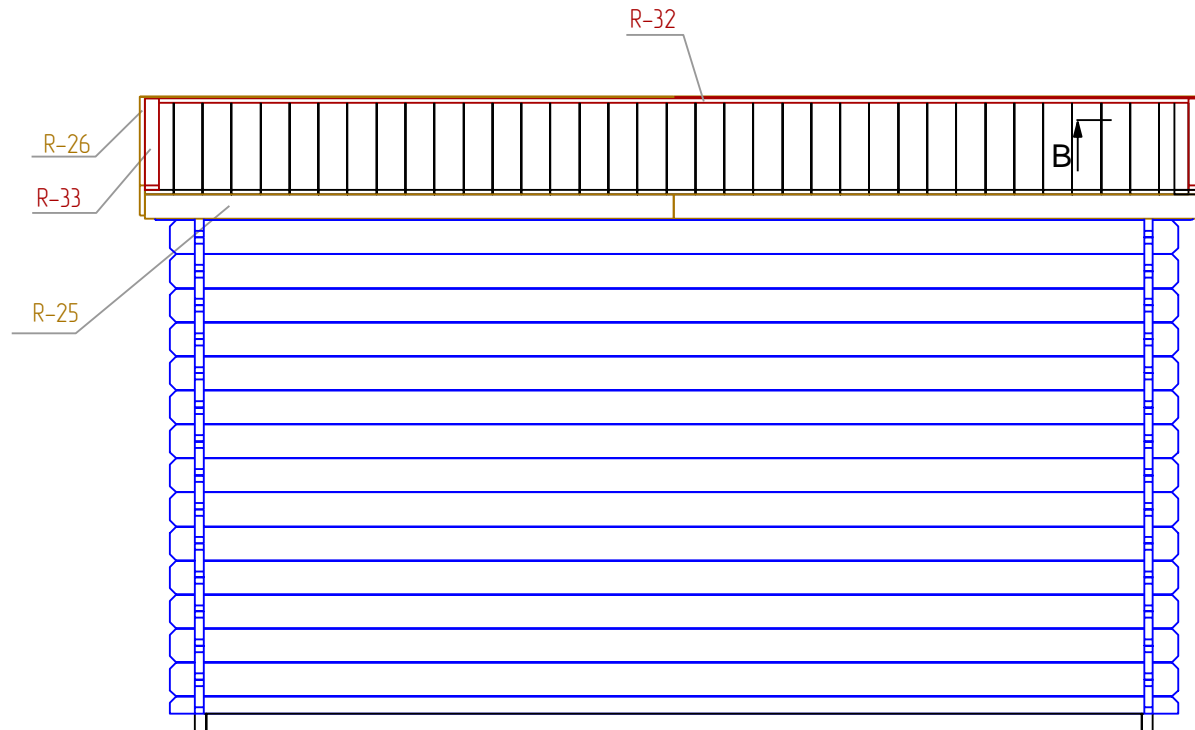

W-A

W-B

STAGE 3

Lillian 34 4X3 TP

STAGE 4

Lillian 34 4X3 TP

STAGE 5

Lillian 34 4X3 TP

STAGE 6

Lillian 34 4X3 TP

B-B

B-B
M 1:5

STAGE 7

Lillian 34 4X3 TP

STAGE 1

F
NR: 20
PSC: 6
B/H: 44mm/68mm
L: 3712mm

F
NR: 21
PSC: 2
B/H: 44mm/68mm
L: 2800mm

STAGE 2

W
NR: A 1
PSC: 1
B/H: 34mm/68mm
L: 2050mm

W
NR: A 2
PSC: 1
B/H: 34mm/68mm
L: 320mm

W
NR: A 3
PSC: 1
B/H: 34mm/135mm
L: 4160mm

W
NR: A 4
PSC: 2
B/H: 34mm/135mm
L: 4000mm

W
NR: A 5
PSC: 6
B/H: 34mm/135mm
L: 2050mm

W
NR: A 6
PSC: 8
B/H: 34mm/135mm
L: 330mm

W
NR: A 7
PSC: 22
B/H: 34mm/135mm
L: 320mm

W
NR: B 8
PSC: 1
B/H: 34mm/68mm
L: 4000mm

Lillian 34 4X3 TP

W
 NR: B 9
 PSC: 1
 B/H: 34mm/135mm
 L: 4160mm