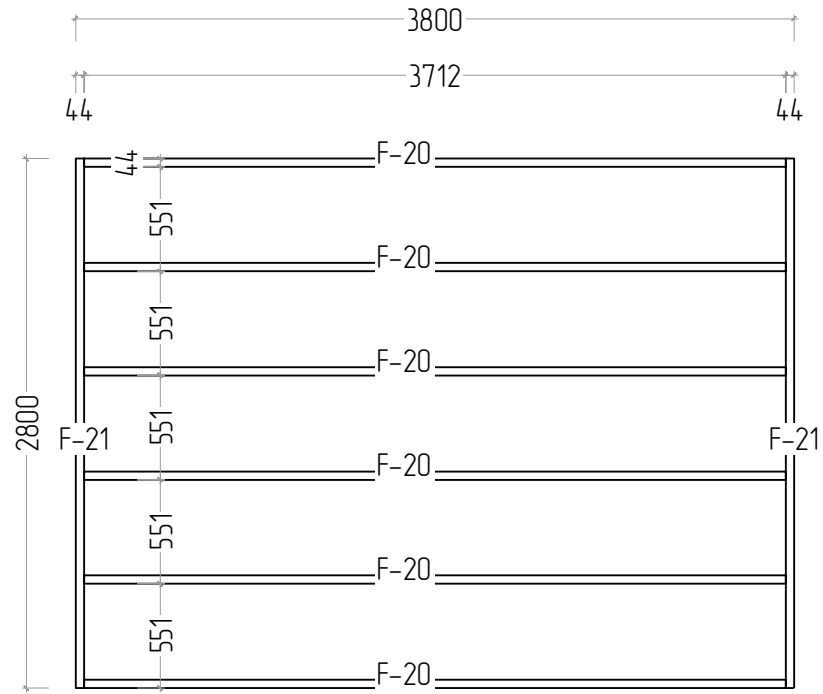

Lillian 34 4X3 TP

Lillian 34 4X3 TP

STAGE 1

Lillian 34 4X3 TP

STAGE 2

Lillian 34 4X3 TP

STAGE 2

Lillian 34 4X3 TP

STAGE 6

Lillian 34 4X3 TP

B-B

B-B
M 1:5

STAGE 7

Lillian 34 4X3 TP

STAGE 1

F
NR: 20
PSC: 6
B/H: 44mm/68mm
L: 3712mm

F
NR: 21
PSC: 2
B/H: 44mm/68mm
L: 2800mm

STAGE 2

W
NR: A 1
PSC: 1
B/H: 34mm/68mm
L: 2050mm

W
NR: A 2
PSC: 1
B/H: 34mm/68mm
L: 320mm

W
NR: A 3
PSC: 1
B/H: 34mm/135mm
L: 4160mm

W
NR: A 4
PSC: 2
B/H: 34mm/135mm
L: 4000mm

W
NR: A 5
PSC: 6
B/H: 34mm/135mm
L: 2050mm

W
NR: A 6
PSC: 8
B/H: 34mm/135mm
L: 330mm

W
NR: A 7
PSC: 22
B/H: 34mm/135mm
L: 320mm

W
NR: B 8
PSC: 1
B/H: 34mm/68mm
L: 4000mm

Lillian 34 4X3 TP

W
 NR: B 9
 PSC: 1
 B/H: 34mm/135mm
 L: 4160mm