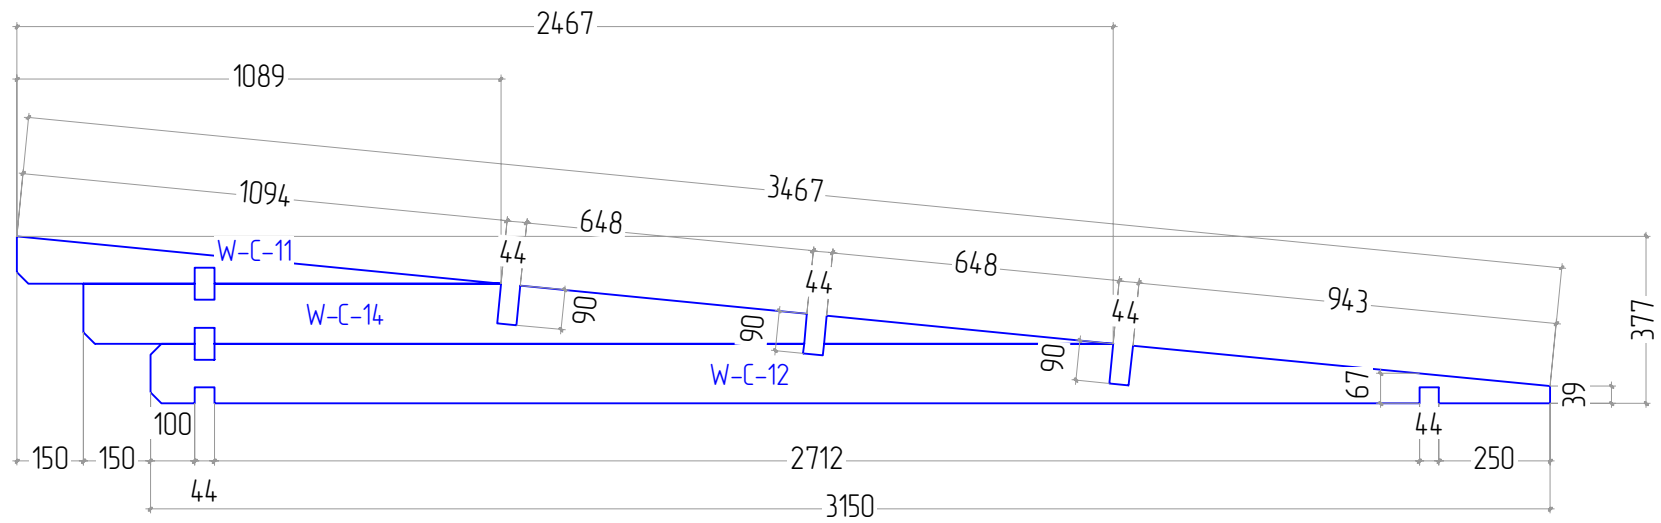

DIEGO 44 4X3 TP

W
 NR: B 9
 PSC: 1
 B/H: 44mm/135mm
 L: 4160mm

W
 NR: B 10
 PSC: 15
 B/H: 44mm/135mm
 L: 4000mm

W
 NR: C 13
 PSC: 15
 B/H: 44mm/135mm
 L: 3000mm

W
 NR: D 17
 PSC: 7
 B/H: 44mm/135mm
 L: 3000mm

STAGE 5

R
NR: 24
PSC: 38
B/H: 20mm/115mm
L: 3600mm

STAGE 6

R
NR: 25
PSC: 2
B/H: 18mm/95mm
L: 2100mm

R
NR: 26
PSC: 2
B/H: 18mm/120mm
L: 3600mm

R
NR: 27
PSC: 2
B/H: 18mm/120mm
L: 2118mm

R
NR: 32
PSC: 1
B/H: 18mm/58mm
L: 4200mm

R
NR: 33
PSC: 2
B/H: 18mm/58mm
L: 3542mm

R
NR: 34
PSC: 2
B/H: 28mm/34mm
L: 4200mm

STAGE 7

F
NR: 23
PSC: 34
B/H: 20mm/115mm
L: 2708mm

F
NR: 28
PSC: 1
B/H: 18mm/20mm
L: 3712mm

F
NR: 29
PSC: 2
B/H: 18mm/20mm
L: 2712mm

W-D

W-C

F NR: 30 PSC: 1 B/H: 18mm/20mm L: 2373mm	
F NR: 31 PSC: 1 B/H: 18mm/20mm L: 383mm	
STAGE 8	
NR: 35 PSC: 4 B/H: 28mm/34mm L: 1900mm	