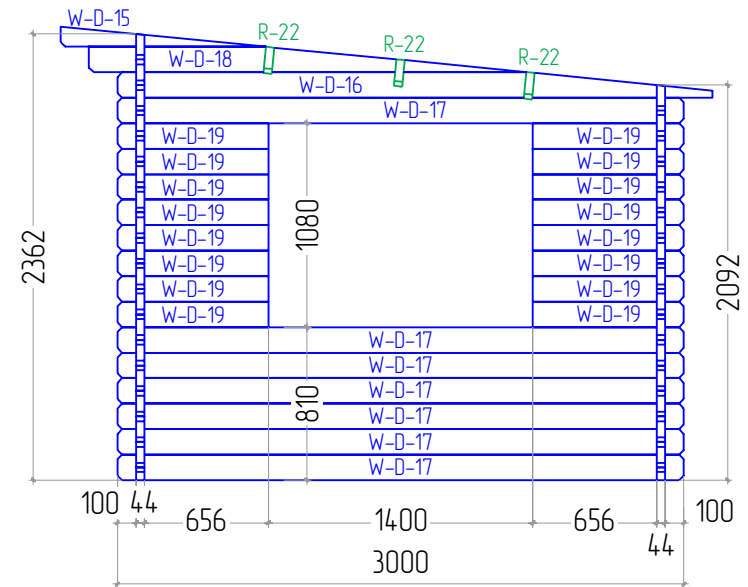

DIEGO 44 4X3 TP

DIEGO 44 4X3 TP

STAGE 2

DIEGO 44 4X3 TP

W-C

W-D

STAGE 3

DIEGO 44 4X3 TP

STAGE 1

F
NR: 20
PSC: 8
B/H: 44mm/68mm
L: 3712mm

F
NR: 21
PSC: 2
B/H: 44mm/68mm
L: 2800mm

STAGE 2

W
NR: A 1
PSC: 1
B/H: 44mm/68mm
L: 2560mm

W
NR: A 2
PSC: 1
B/H: 44mm/68mm
L: 570mm

W
NR: A 3
PSC: 1
B/H: 44mm/135mm
L: 4160mm

W
NR: A 4
PSC: 2
B/H: 44mm/135mm
L: 4000mm

W
NR: A 5
PSC: 6
B/H: 44mm/135mm
L: 2560mm

W
NR: A 6
PSC: 8
B/H: 44mm/135mm
L: 590mm

W
NR: A 7
PSC: 22
B/H: 44mm/135mm
L: 570mm

W
NR: B 8
PSC: 1
B/H: 44mm/68mm
L: 4000mm

DIEGO 44 4X3 TP

W
 NR: B 9
 PSC: 1
 B/H: 44mm/135mm
 L: 4160mm

W
 NR: B 10
 PSC: 15
 B/H: 44mm/135mm
 L: 4000mm

W
 NR: C 13
 PSC: 15
 B/H: 44mm/135mm
 L: 3000mm

W
 NR: D 17
 PSC: 7
 B/H: 44mm/135mm
 L: 3000mm