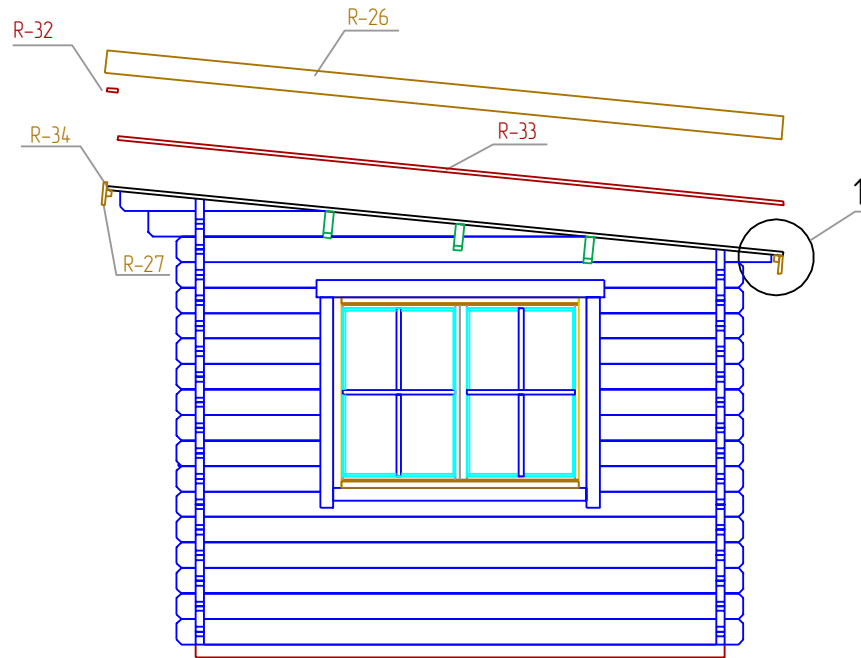

STAGE 4

DIEGO 44 4X3 TP

STAGE 6

DIEGO 44 4X3 TP

B-B

B-B
M 15

STAGE 7

DIEGO 44 4X3 TP

STAGE 1

F
NR: 20
PSC: 8
B/H: 44mm/68mm
L: 3712mm

F
NR: 21
PSC: 2
B/H: 44mm/68mm
L: 2800mm

STAGE 2

W
NR: A 1
PSC: 1
B/H: 44mm/68mm
L: 2560mm

W
NR: A 2
PSC: 1
B/H: 44mm/68mm
L: 570mm

W
NR: A 3
PSC: 1
B/H: 44mm/135mm
L: 4160mm