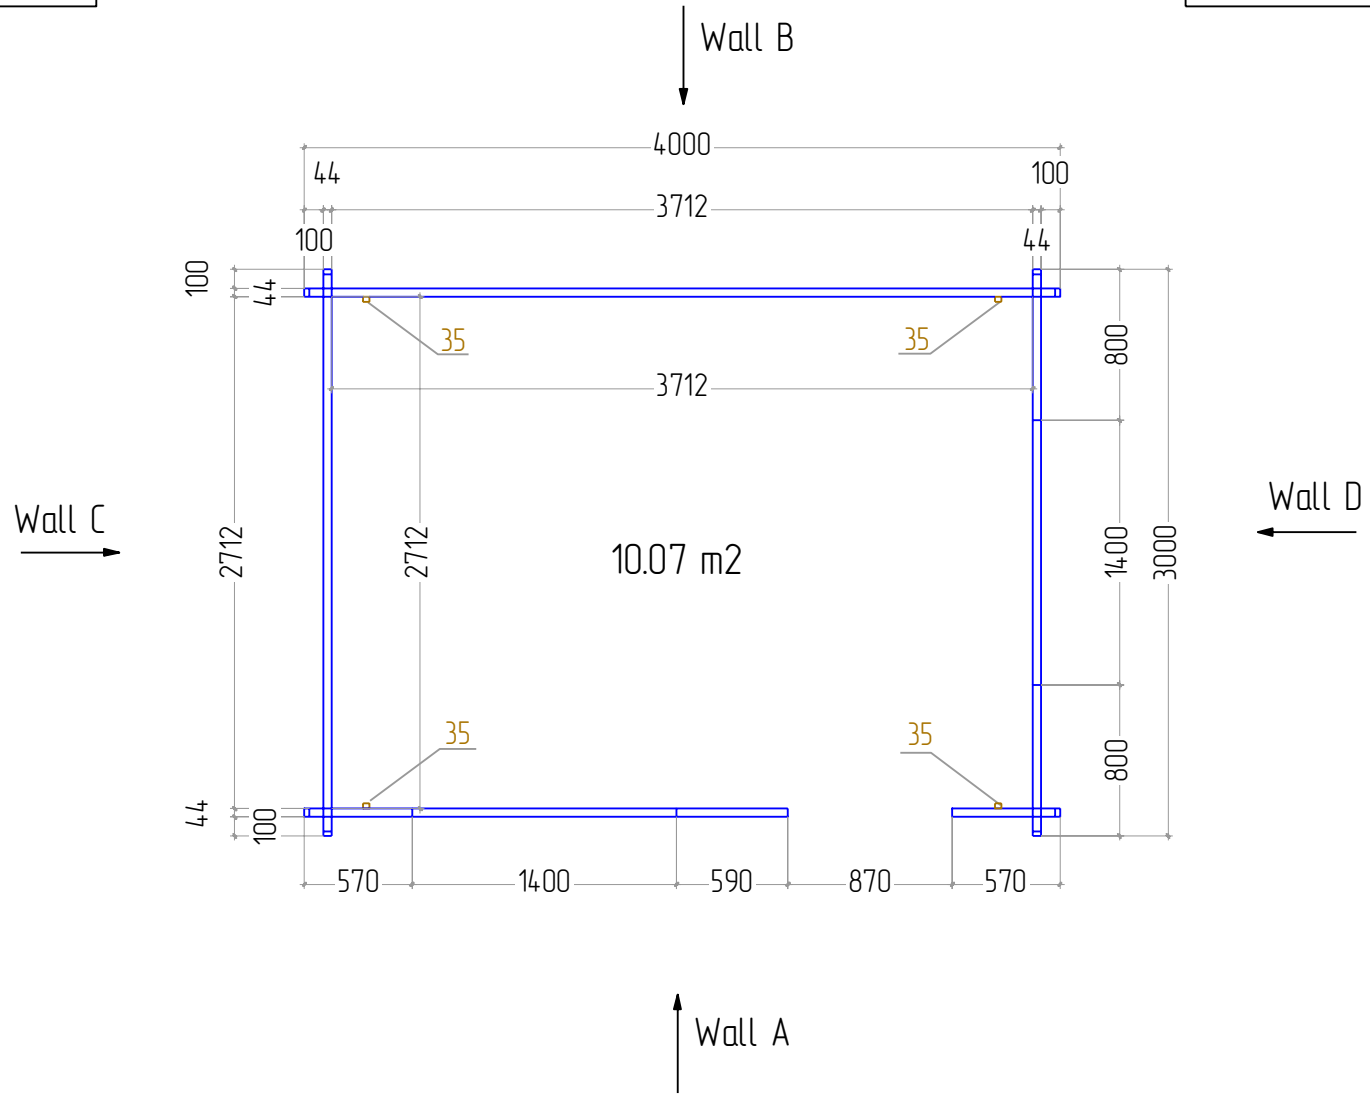

STAGE 2

DIEGO 44 4X3 TP