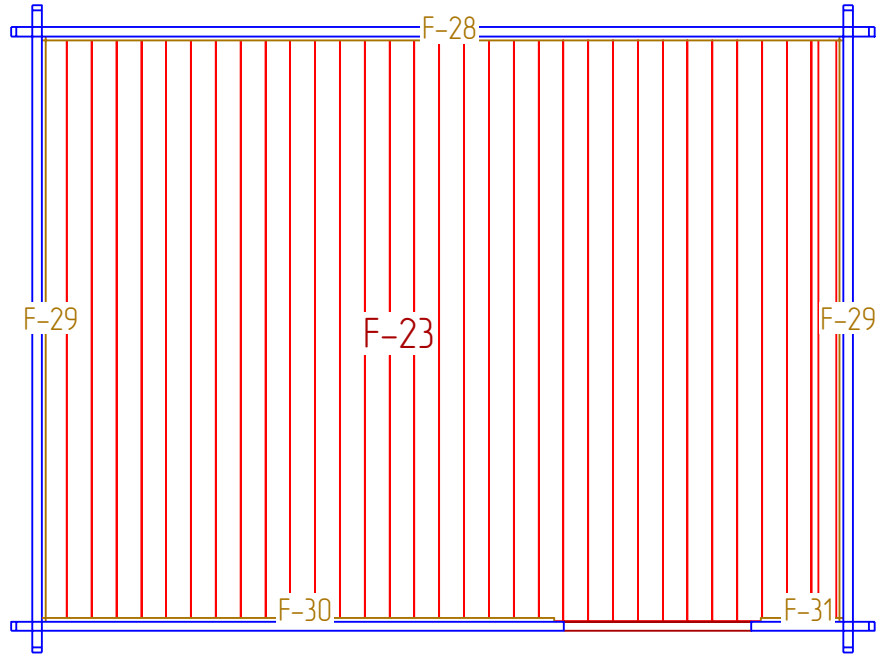

STAGE 1

F
NR: 20
PSC: 8
B/H: 44mm/68mm
L: 3712mm

F
NR: 21
PSC: 2
B/H: 44mm/68mm
L: 2800mm

STAGE 2

W
NR: A 1
PSC: 1
B/H: 44mm/68mm
L: 2560mm

W
NR: A 2
PSC: 1
B/H: 44mm/68mm
L: 570mm

W
NR: A 3
PSC: 1
B/H: 44mm/135mm
L: 4160mm

W
NR: A 4
PSC: 2
B/H: 44mm/135mm
L: 4000mm

W
NR: A 5
PSC: 6
B/H: 44mm/135mm
L: 2560mm

W
NR: A 6
PSC: 8
B/H: 44mm/135mm
L: 590mm

W
NR: A 7
PSC: 22
B/H: 44mm/135mm
L: 570mm

W
NR: B 8
PSC: 1
B/H: 44mm/68mm
L: 4000mm

DIEGO 44 4X3 TP

W
 NR: B 9
 PSC: 1
 B/H: 44mm/135mm
 L: 4160mm

W
 NR: B 10
 PSC: 15
 B/H: 44mm/135mm
 L: 4000mm

W
 NR: C 13
 PSC: 15
 B/H: 44mm/135mm
 L: 3000mm

W
 NR: D 17
 PSC: 7
 B/H: 44mm/135mm
 L: 3000mm

STAGE 5

R
NR: 24
PSC: 38
B/H: 20mm/115mm
L: 3600mm

STAGE 6

R
NR: 25
PSC: 2
B/H: 18mm/95mm
L: 2100mm

R
NR: 26
PSC: 2
B/H: 18mm/120mm
L: 3600mm

R
NR: 27
PSC: 2
B/H: 18mm/120mm
L: 2118mm

R
NR: 32
PSC: 1
B/H: 18mm/58mm
L: 4200mm