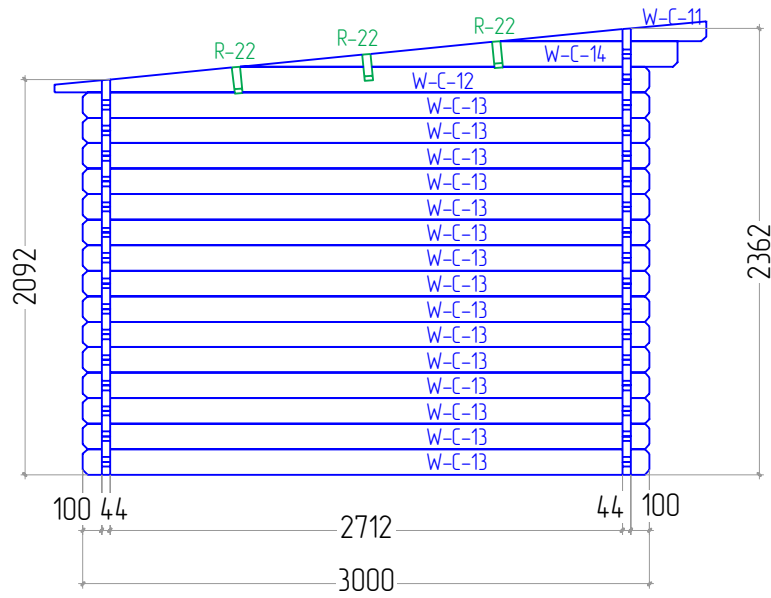

DIEGO 44 4X3 TP

DIEGO 44 4X3 TP

STAGE 2

DIEGO 44 4X3 TP

W-C

W-D

STAGE 3

DIEGO 44 4X3 TP

STAGE 1

F
NR: 20
PSC: 8
B/H: 44mm/68mm
L: 3712mm

F
NR: 21
PSC: 2
B/H: 44mm/68mm
L: 2800mm

STAGE 2

W
NR: A 1
PSC: 1
B/H: 44mm/68mm
L: 2560mm

W
NR: A 2
PSC: 1
B/H: 44mm/68mm
L: 570mm

W
NR: A 3
PSC: 1
B/H: 44mm/135mm
L: 4160mm

W
NR: A 4
PSC: 2
B/H: 44mm/135mm
L: 4000mm

W
NR: A 5
PSC: 6
B/H: 44mm/135mm
L: 2560mm

W
NR: A 6
PSC: 8
B/H: 44mm/135mm
L: 590mm

W
NR: A 7
PSC: 22
B/H: 44mm/135mm
L: 570mm

W
NR: B 8
PSC: 1
B/H: 44mm/68mm
L: 4000mm

DIEGO 44 4X3 TP

W
 NR: B 9
 PSC: 1
 B/H: 44mm/135mm
 L: 4160mm

W
 NR: B 10
 PSC: 15
 B/H: 44mm/135mm
 L: 4000mm

W
 NR: C 13
 PSC: 15
 B/H: 44mm/135mm
 L: 3000mm

W
 NR: D 17
 PSC: 7
 B/H: 44mm/135mm
 L: 3000mm