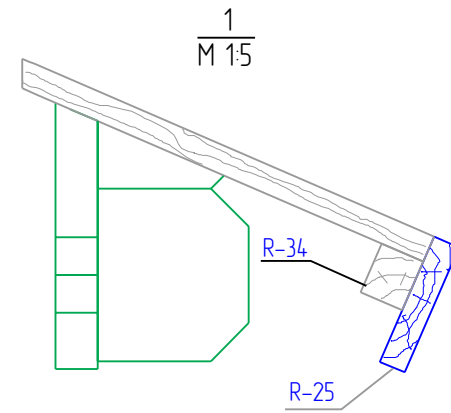

STAGE 4

DIEGO 44 4X3 TP

STAGE 6

DIEGO 44 4X3 TP

B-B

B-B
M 15

STAGE 7

DIEGO 44 4X3 TP

STAGE 1

F
NR: 20
PSC: 8
B/H: 44mm/68mm
L: 3712mm

F
NR: 21
PSC: 2
B/H: 44mm/68mm
L: 2800mm

STAGE 2

W
NR: A 1
PSC: 1
B/H: 44mm/68mm
L: 2560mm

W
NR: A 2
PSC: 1
B/H: 44mm/68mm
L: 570mm

W
NR: A 3
PSC: 1
B/H: 44mm/135mm
L: 4160mm

W
NR: A 4
PSC: 2
B/H: 44mm/135mm
L: 4000mm

W
NR: A 5
PSC: 6
B/H: 44mm/135mm
L: 2560mm

W
NR: A 6
PSC: 8
B/H: 44mm/135mm
L: 590mm

W
NR: A 7
PSC: 22
B/H: 44mm/135mm
L: 570mm

W
NR: B 8
PSC: 1
B/H: 44mm/68mm
L: 4000mm

DIEGO 44 4X3 TP

W
 NR: B 9
 PSC: 1
 B/H: 44mm/135mm
 L: 4160mm

W
 NR: B 10
 PSC: 15
 B/H: 44mm/135mm
 L: 4000mm

W
 NR: C 13
 PSC: 15
 B/H: 44mm/135mm
 L: 3000mm

W
 NR: D 17
 PSC: 7
 B/H: 44mm/135mm
 L: 3000mm