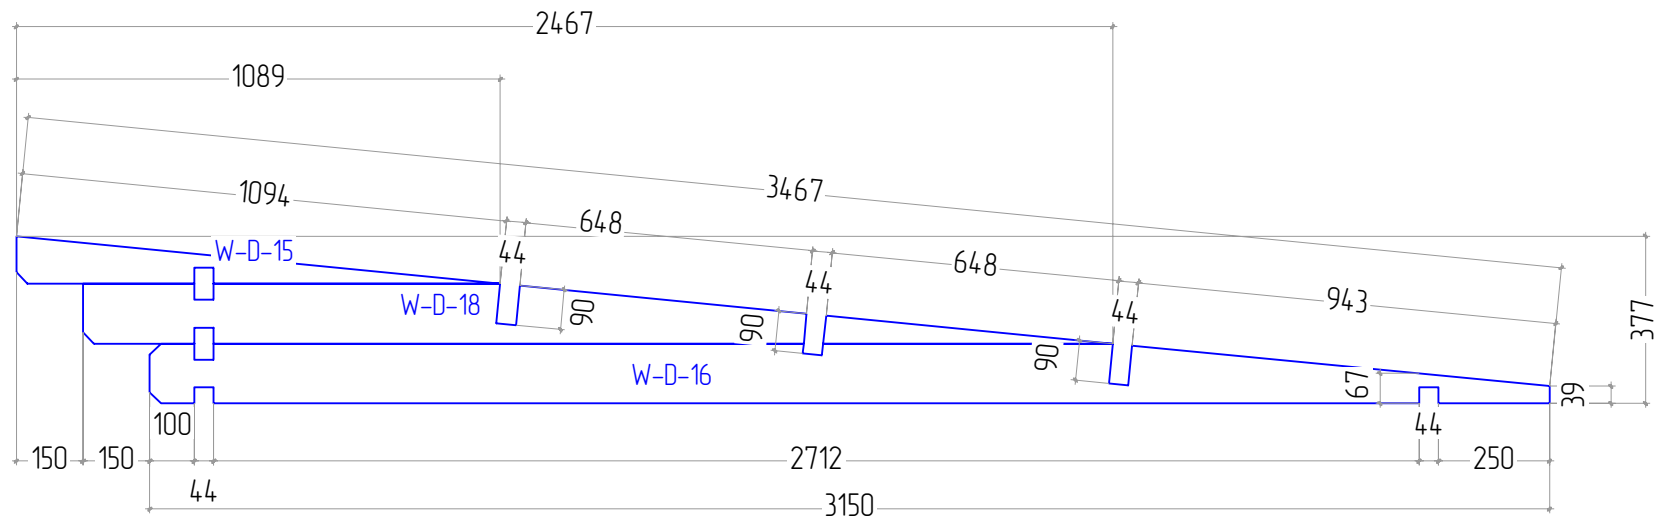

DIEGO 44 4X3 TP

W
 NR: B 9
 PSC: 1
 B/H: 44mm/135mm
 L: 4160mm

W
 NR: B 10
 PSC: 15
 B/H: 44mm/135mm
 L: 4000mm

W
 NR: C 13
 PSC: 15
 B/H: 44mm/135mm
 L: 3000mm

W
 NR: D 17
 PSC: 7
 B/H: 44mm/135mm
 L: 3000mm

STAGE 5

R
NR: 24
PSC: 38
B/H: 20mm/115mm
L: 3600mm

STAGE 6

R
NR: 25
PSC: 2
B/H: 18mm/95mm
L: 2100mm

R
NR: 26
PSC: 2
B/H: 18mm/120mm
L: 3600mm

R
NR: 27
PSC: 2
B/H: 18mm/120mm
L: 2118mm

R
NR: 32
PSC: 1
B/H: 18mm/58mm
L: 4200mm

R
NR: 33
PSC: 2
B/H: 18mm/58mm
L: 3542mm

R
NR: 34
PSC: 2
B/H: 28mm/34mm
L: 4200mm

STAGE 7

F
NR: 23
PSC: 34
B/H: 20mm/115mm
L: 2708mm

F
NR: 28
PSC: 1
B/H: 18mm/20mm
L: 3712mm

F
NR: 29
PSC: 2
B/H: 18mm/20mm
L: 2712mm

W-D

W-C

F NR: 30 PSC: 1 B/H: 18mm/20mm L: 2373mm	
F NR: 31 PSC: 1 B/H: 18mm/20mm L: 383mm	
STAGE 8	
NR: 35 PSC: 4 B/H: 28mm/34mm L: 1900mm	