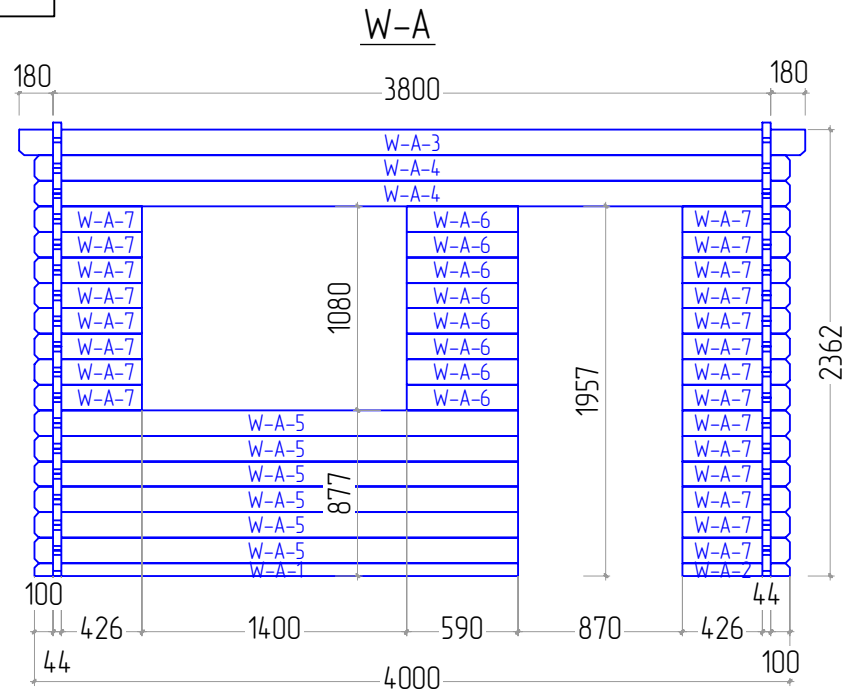

DIEGO 44 4X3 TP

DIEGO 44 4X3 TP

STAGE 2

DIEGO 44 4X3 TP

W-C

W-D

STAGE 3

DIEGO 44 4X3 TP

STAGE 1

F
NR: 20
PSC: 8
B/H: 44mm/68mm
L: 3712mm

F
NR: 21
PSC: 2
B/H: 44mm/68mm
L: 2800mm

STAGE 2

W
NR: A 1
PSC: 1
B/H: 44mm/68mm
L: 2560mm

W
NR: A 2
PSC: 1
B/H: 44mm/68mm
L: 570mm

W
NR: A 3
PSC: 1
B/H: 44mm/135mm
L: 4160mm

W
NR: A 4
PSC: 2
B/H: 44mm/135mm
L: 4000mm

W
NR: A 5
PSC: 6
B/H: 44mm/135mm
L: 2560mm

W
NR: A 6
PSC: 8
B/H: 44mm/135mm
L: 590mm

W
NR: A 7
PSC: 22
B/H: 44mm/135mm
L: 570mm

W
NR: B 8
PSC: 1
B/H: 44mm/68mm
L: 4000mm

DIEGO 44 4X3 TP

W
 NR: B 9
 PSC: 1
 B/H: 44mm/135mm
 L: 4160mm

W
 NR: B 10
 PSC: 15
 B/H: 44mm/135mm
 L: 4000mm

W
 NR: C 13
 PSC: 15
 B/H: 44mm/135mm
 L: 3000mm

W
 NR: D 17
 PSC: 7
 B/H: 44mm/135mm
 L: 3000mm