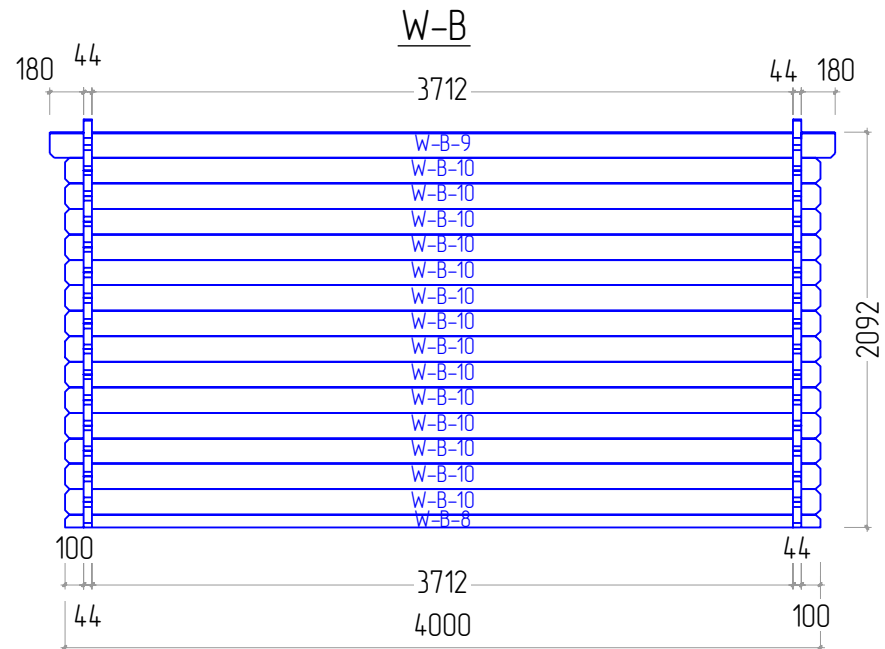

DIEGO 44 4X3 TP

DIEGO 44 4X3 TP

STAGE 2

DIEGO 44 4X3 TP

W-C

W-D

STAGE 3

DIEGO 44 4X3 TP

STAGE 1

F
NR: 20
PSC: 8
B/H: 44mm/68mm
L: 3712mm

F
NR: 21
PSC: 2
B/H: 44mm/68mm
L: 2800mm

STAGE 2

W
NR: A 1
PSC: 1
B/H: 44mm/68mm
L: 2560mm

W
NR: A 2
PSC: 1
B/H: 44mm/68mm
L: 570mm

W
NR: A 3
PSC: 1
B/H: 44mm/135mm
L: 4160mm

W
NR: A 4
PSC: 2
B/H: 44mm/135mm
L: 4000mm

W
NR: A 5
PSC: 6
B/H: 44mm/135mm
L: 2560mm

W
NR: A 6
PSC: 8
B/H: 44mm/135mm
L: 590mm

W
NR: A 7
PSC: 22
B/H: 44mm/135mm
L: 570mm

W
NR: B 8
PSC: 1
B/H: 44mm/68mm
L: 4000mm

DIEGO 44 4X3 TP

W
 NR: B 9
 PSC: 1
 B/H: 44mm/135mm
 L: 4160mm

W
 NR: B 10
 PSC: 15
 B/H: 44mm/135mm
 L: 4000mm

W
 NR: C 13
 PSC: 15
 B/H: 44mm/135mm
 L: 3000mm

W
 NR: D 17
 PSC: 7
 B/H: 44mm/135mm
 L: 3000mm