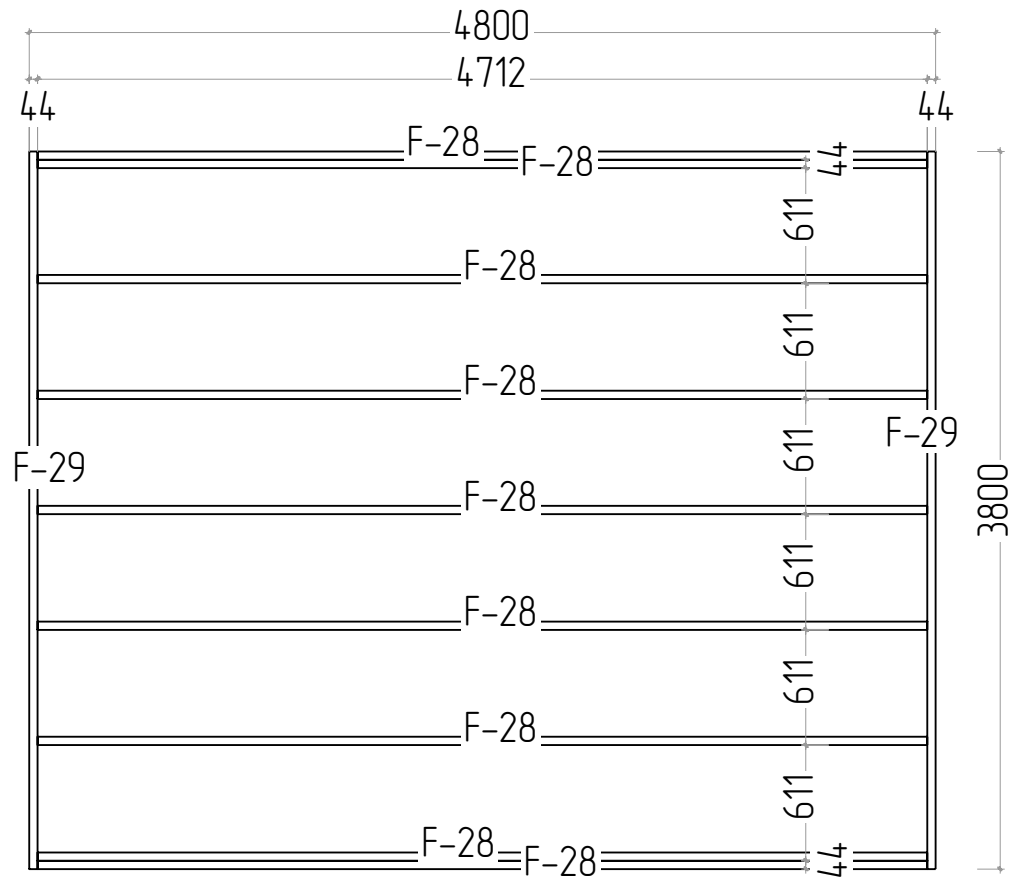

DIEGO 44 5X4

DIEGO 44 5X4

STAGE 1

DIEGO 44 5X4

STAGE 2

DIEGO 44 5X4

STAGE 2

DIEGO 44 5X4

STAGE 6

DIEGO 44 5X4

B-B

STAGE 7

DIEGO 44 5X4

STAGE 1

F
 NR: 28
 PSC: 9
 B/H: 44mm/68mm
 L: 4712mm

F
 NR: 29
 PSC: 2
 B/H: 44mm/68mm
 L: 3800mm

STAGE 2

W
 NR: A 1
 PSC: 1
 B/H: 44mm/68mm
 L: 3254mm

W
 NR: A 2
 PSC: 1
 B/H: 44mm/68mm
 L: 876mm

W
 NR: A 6
 PSC: 6
 B/H: 44mm/135mm
 L: 3254mm

W
 NR: A 9
 PSC: 8
 B/H: 44mm/135mm
 L: 1244mm

W
 NR: A 10
 PSC: 14
 B/H: 44mm/135mm
 L: 876mm

W
 NR: A 11
 PSC: 8
 B/H: 44mm/135mm
 L: 610mm

W
 NR: B 12
 PSC: 1
 B/H: 44mm/68mm
 L: 5000mm

W
 NR: B 14
 PSC: 15
 B/H: 44mm/135mm
 L: 5000mm

DIEGO 44 5X4

<p>W NR: C 19 PSC: 1 B/H: 44mm/135mm L: 4760mm</p>	
<p>W NR: C 20 PSC: 1 B/H: 44mm/135mm L: 4387mm</p>	
<p>W NR: C 21 PSC: 1 B/H: 44mm/135mm L: 4193mm</p>	
<p>W NR: C 22 PSC: 12 B/H: 44mm/135mm L: 4000mm</p>	
<p>W NR: D 23 PSC: 1 B/H: 44mm/135mm L: 4760mm</p>	
<p>W NR: D 24 PSC: 6 B/H: 44mm/135mm L: 4000mm</p>	
<p>W NR: D 25 PSC: 1 B/H: 44mm/135mm L: 1687mm</p>	
<p>W NR: D 26 PSC: 1 B/H: 44mm/135mm L: 1493mm</p>	
<p>W NR: D 27 PSC: 14 B/H: 44mm/135mm L: 1300mm</p>	
<p>W NR: A PSC: 1</p>	
<p>W NR: B PSC: 1</p>	