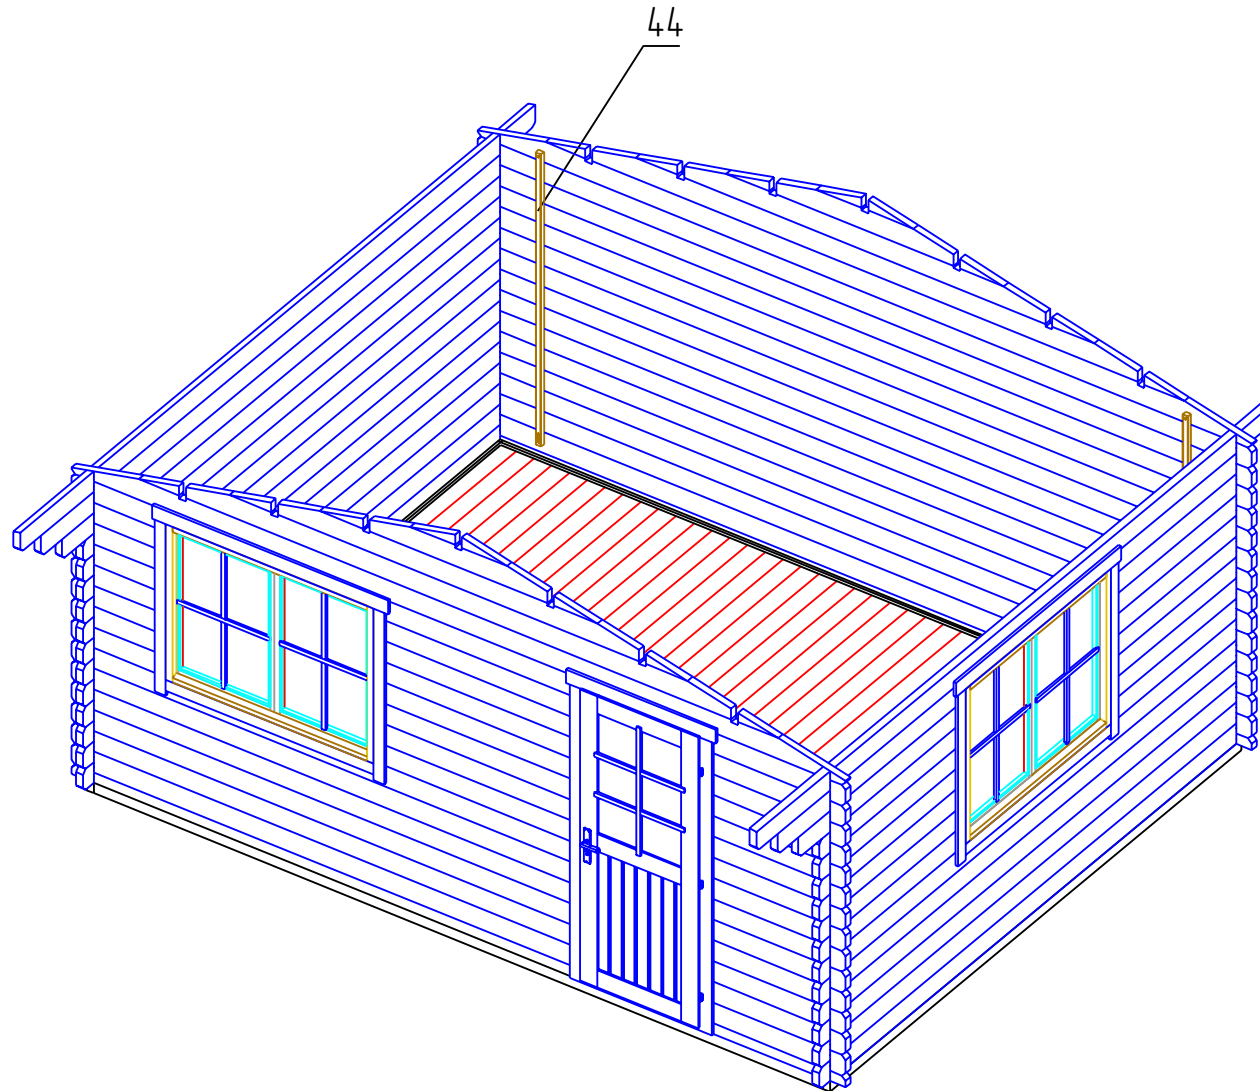

STAGE 6

DIEGO 44 5X4

B-B

STAGE 7

DIEGO 44 5X4

STAGE 1

F
 NR: 28
 PSC: 9
 B/H: 44mm/68mm
 L: 4712mm

F
 NR: 29
 PSC: 2
 B/H: 44mm/68mm
 L: 3800mm