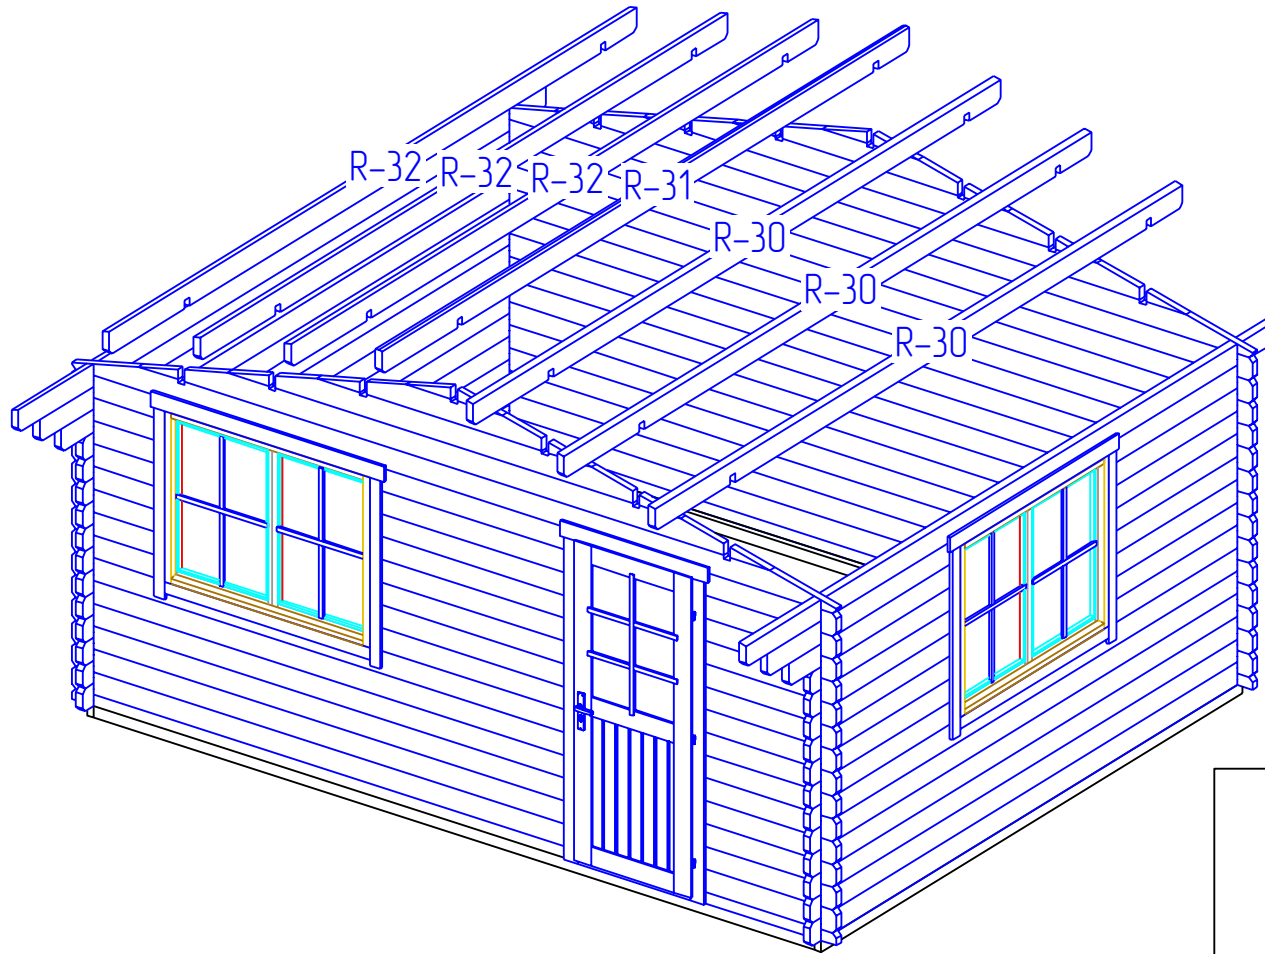

W-A

W-B

STAGE 3

DIEGO 44 5X4

STAGE 4

DIEGO 44 5X4

STAGE 6

DIEGO 44 5X4

STAGE 6

DIEGO 44 5X4

B-B

STAGE 7

DIEGO 44 5X4

STAGE 1

F
 NR: 28
 PSC: 9
 B/H: 44mm/68mm
 L: 4712mm

F
 NR: 29
 PSC: 2
 B/H: 44mm/68mm
 L: 3800mm