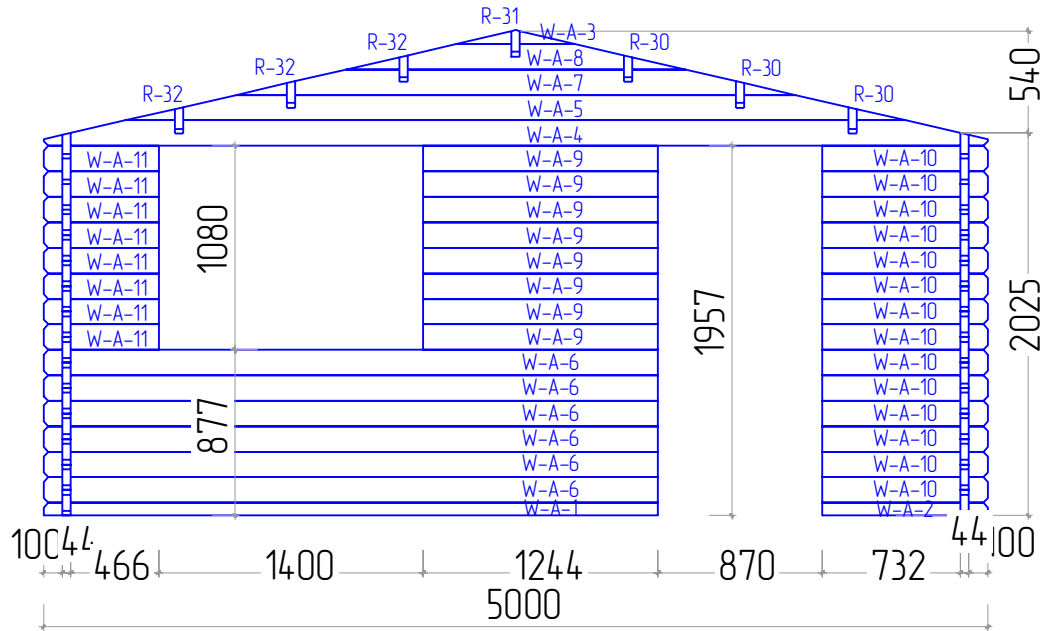

STAGE 2

DIEGO 44 5X4

W-A