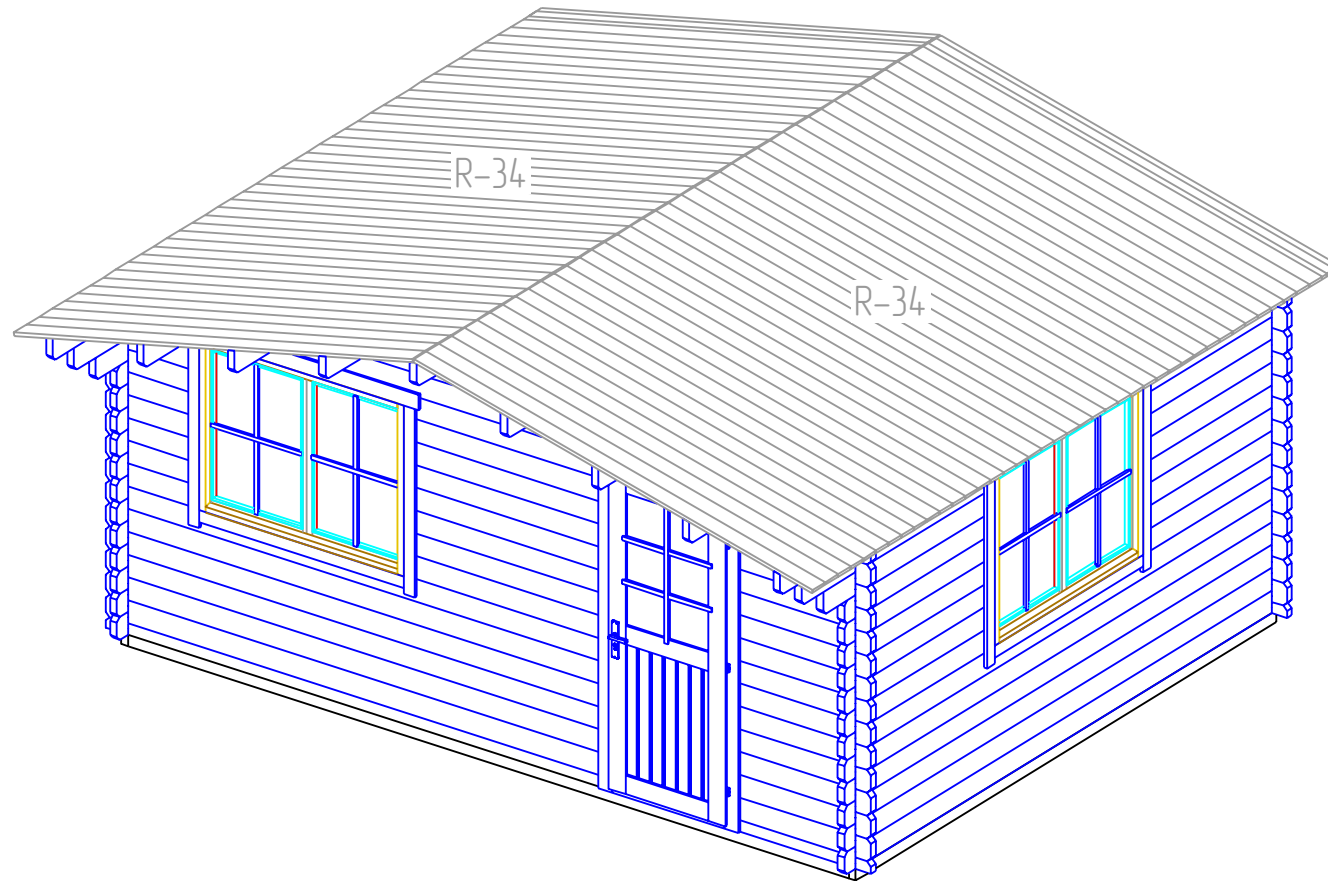

W-A

W-B

STAGE 3

DIEGO 44 5X4

STAGE 4

DIEGO 44 5X4

STAGE 6

DIEGO 44 5X4

STAGE 6

DIEGO 44 5X4

B-B

STAGE 7

DIEGO 44 5X4

STAGE 1

F
 NR: 28
 PSC: 9
 B/H: 44mm/68mm
 L: 4712mm

F
 NR: 29
 PSC: 2
 B/H: 44mm/68mm
 L: 3800mm