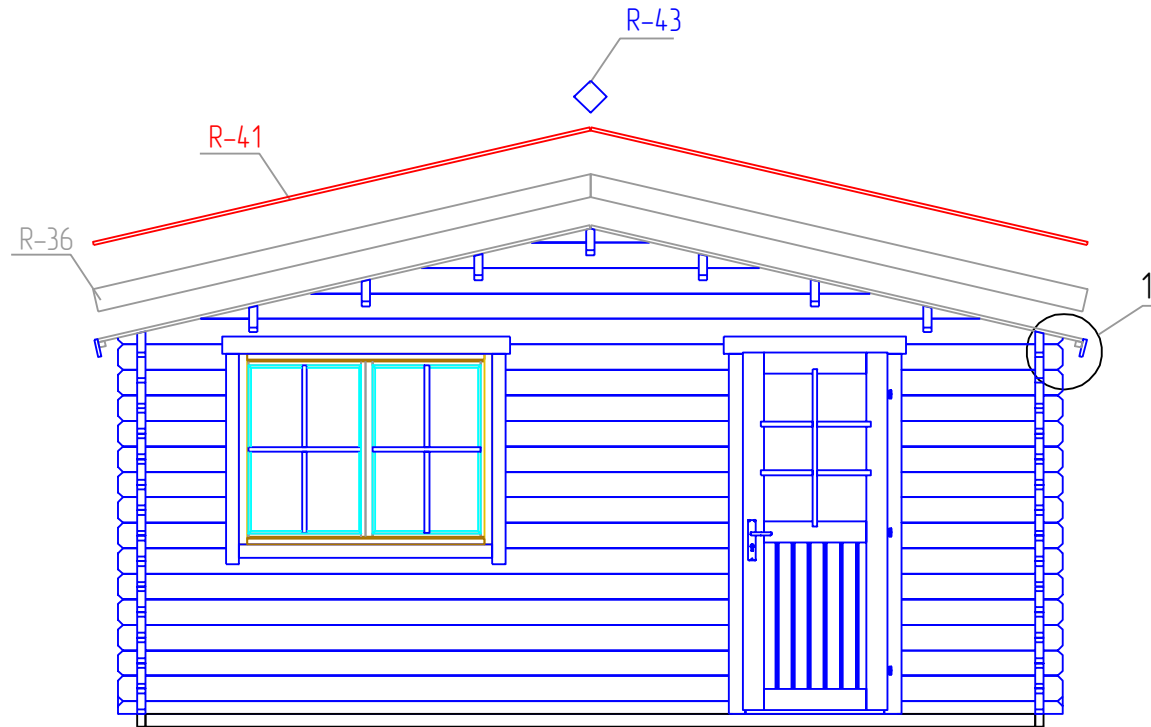

W-A

W-B

STAGE 3

DIEGO 44 5X4

STAGE 4

DIEGO 44 5X4

STAGE 6

DIEGO 44 5X4

STAGE 6

DIEGO 44 5X4

B-B

STAGE 7

DIEGO 44 5X4

STAGE 1

F
 NR: 28
 PSC: 9
 B/H: 44mm/68mm
 L: 4712mm

F
 NR: 29
 PSC: 2
 B/H: 44mm/68mm
 L: 3800mm