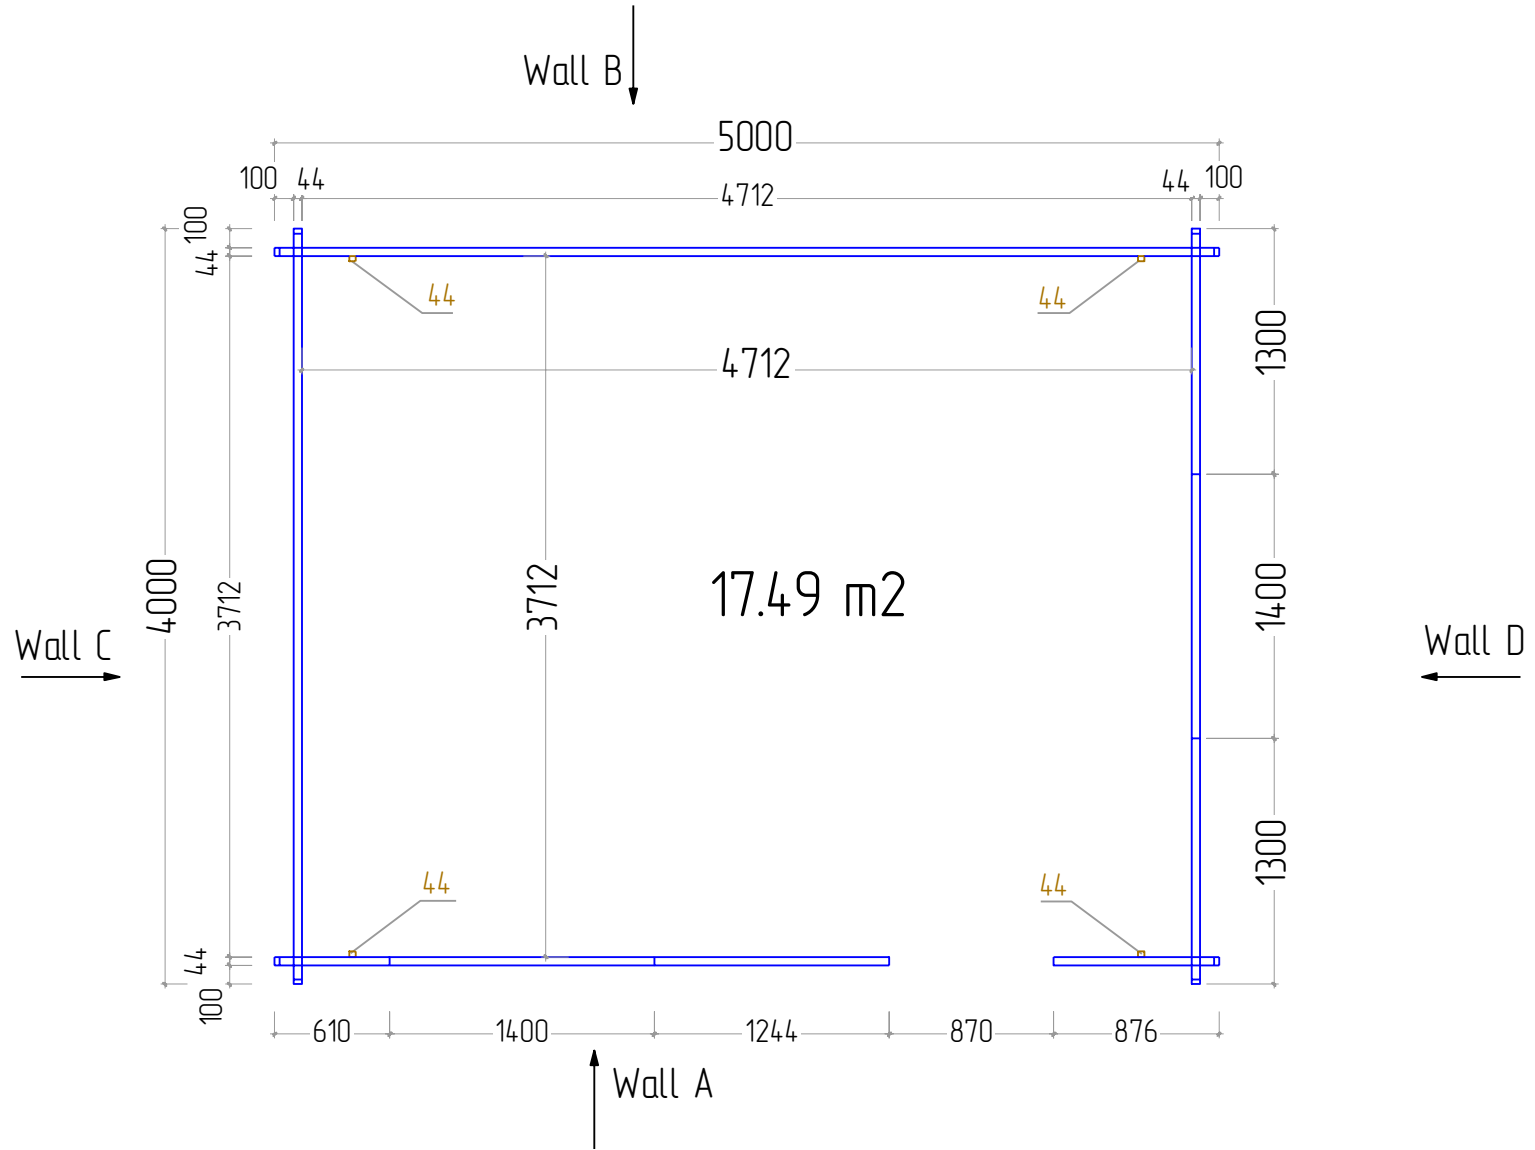

STAGE 2

DIEGO 44 5X4