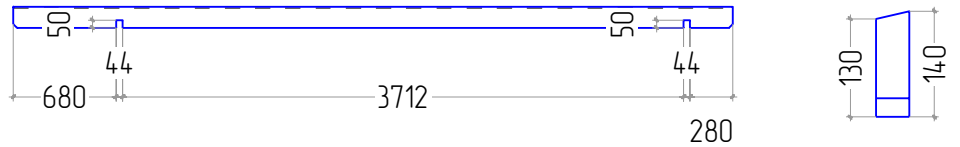

STAGE 5

R

NR: 34
PSC: 85
B/H: 20mm/115mm
L: 2675mm