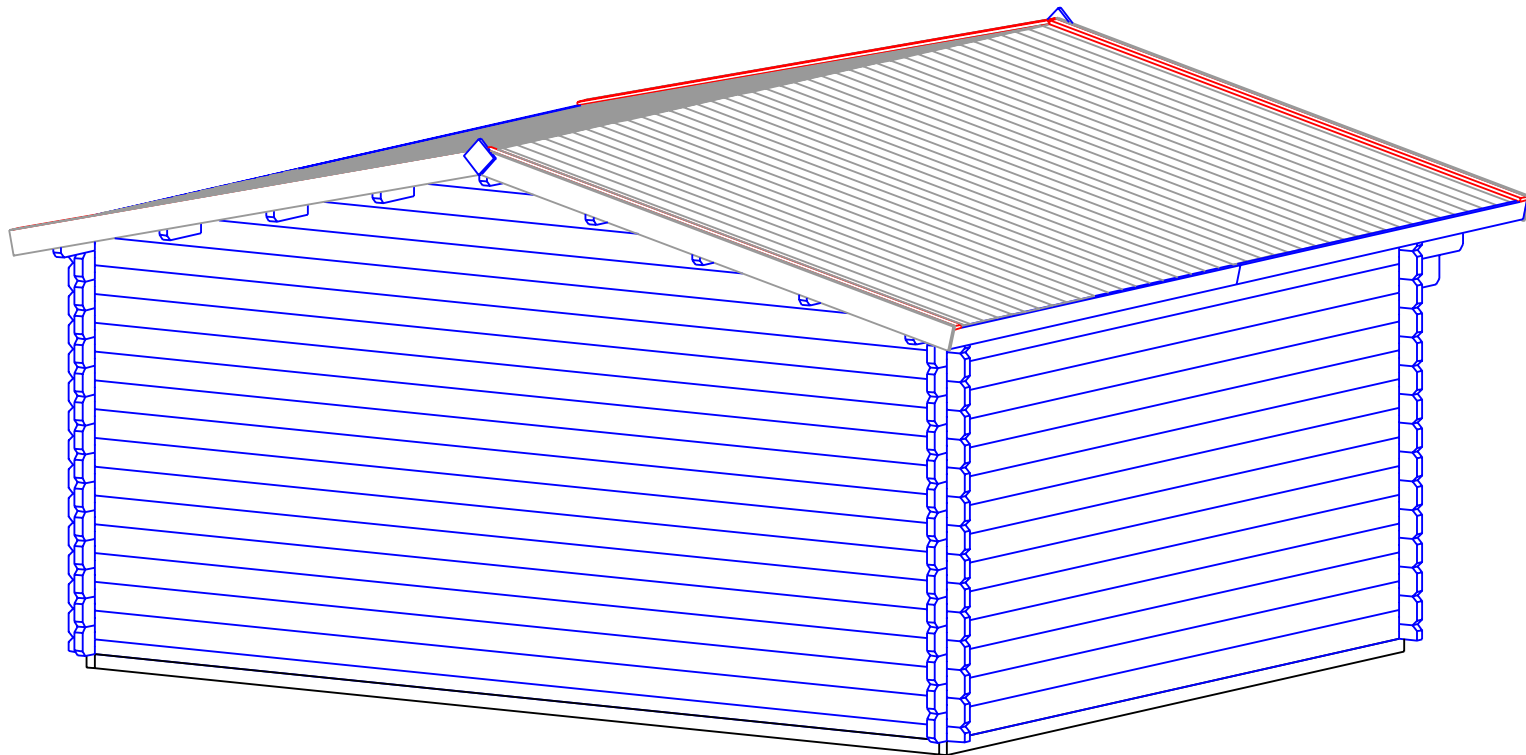

DIEGO 44 5X4

DIEGO 44 5X4

STAGE 1

DIEGO 44 5X4

STAGE 2

DIEGO 44 5X4

STAGE 2

DIEGO 44 5X4

STAGE 6

DIEGO 44 5X4

B-B

STAGE 7

DIEGO 44 5X4

STAGE 1

F
 NR: 28
 PSC: 9
 B/H: 44mm/68mm
 L: 4712mm

F
 NR: 29
 PSC: 2
 B/H: 44mm/68mm
 L: 3800mm