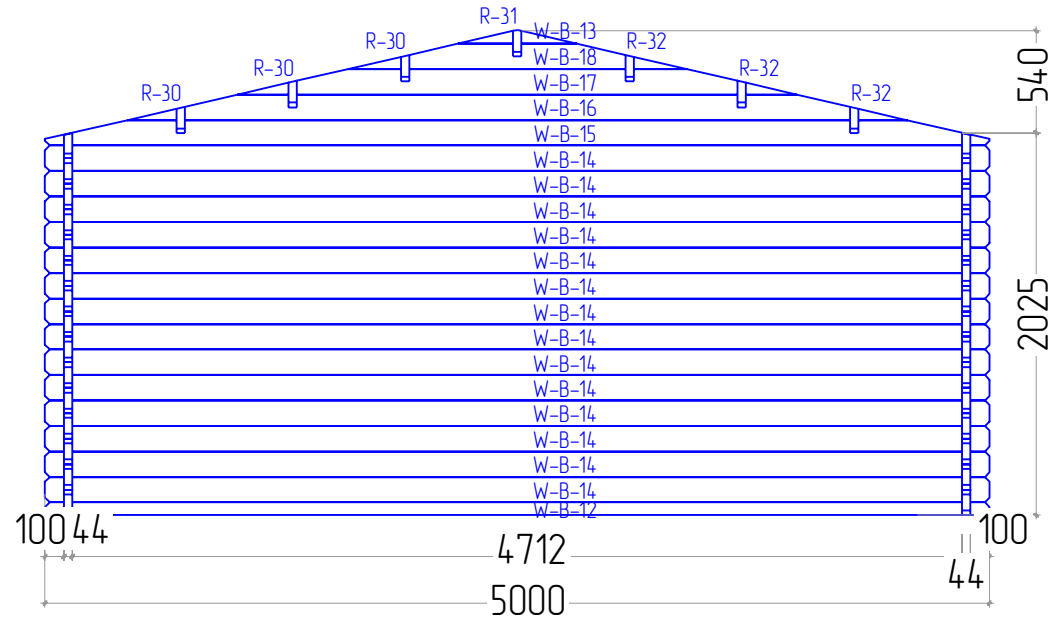

STAGE 2

DIEGO 44 5X4

W-A

W-B