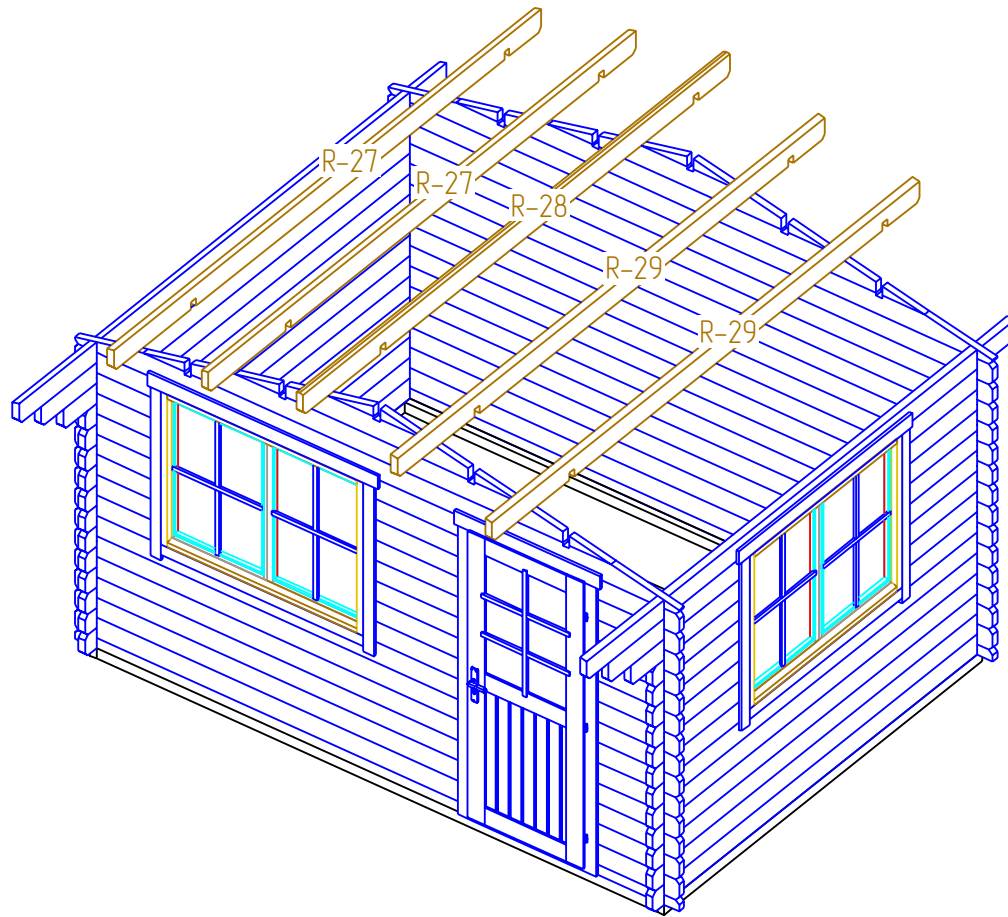

DIEGO 44 4X3

DIEGO 44 4X3

STAGE 1

DIEGO 44 4X3

STAGE 2

DIEGO 44 4X3

W-A

W-B

W-C

W-D

STAGE 3

DIEGO 44 4X3

STAGE 4

DIEGO 44 4X3

STAGE 6

DIEGO 44 4X3

STAGE 7

DIEGO 44 4X3

STAGE 1

F  
NR: 25  
PSC: 8  
B/H: 44mm/68mm  
L: 3712mm

F  
NR: 26  
PSC: 2  
B/H: 44mm/68mm  
L: 2800mm

STAGE 2

W  
NR: A 1  
PSC: 1  
B/H: 44mm/68mm  
L: 2560mm

W  
NR: A 2  
PSC: 1  
B/H: 44mm/68mm  
L: 570mm