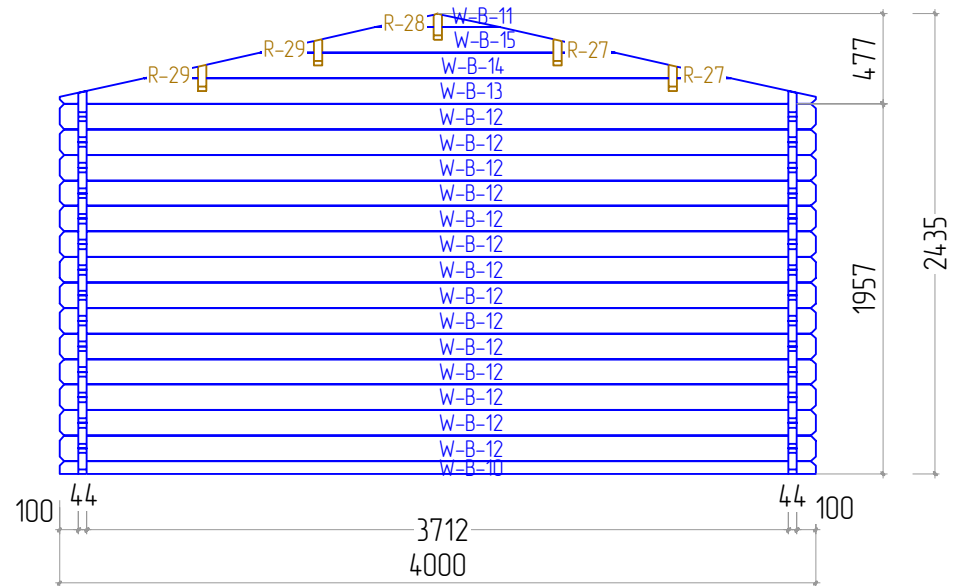

DIEGO 44 4X3

DIEGO 44 4X3

STAGE 1

DIEGO 44 4X3

STAGE 2

DIEGO 44 4X3

W-A

W-B

STAGE 7

DIEGO 44 4X3

STAGE 1

F  
NR: 25  
PSC: 8  
B/H: 44mm/68mm  
L: 3712mm

F  
NR: 26  
PSC: 2  
B/H: 44mm/68mm  
L: 2800mm

STAGE 2

W  
NR: A 1  
PSC: 1  
B/H: 44mm/68mm  
L: 2560mm

W  
NR: A 2  
PSC: 1  
B/H: 44mm/68mm  
L: 570mm

W  
NR: A 6  
PSC: 6  
B/H: 44mm/135mm  
L: 2560mm

W  
NR: A 8  
PSC: 8  
B/H: 44mm/135mm  
L: 590mm

W  
NR: A 9  
PSC: 22  
B/H: 44mm/135mm  
L: 570mm

W  
NR: B 10  
PSC: 1  
B/H: 44mm/68mm  
L: 4000mm

W  
NR: B 12  
PSC: 15  
B/H: 44mm/135mm  
L: 4000mm

W  
NR: C 16  
PSC: 1  
B/H: 44mm/135mm  
L: 3760mm