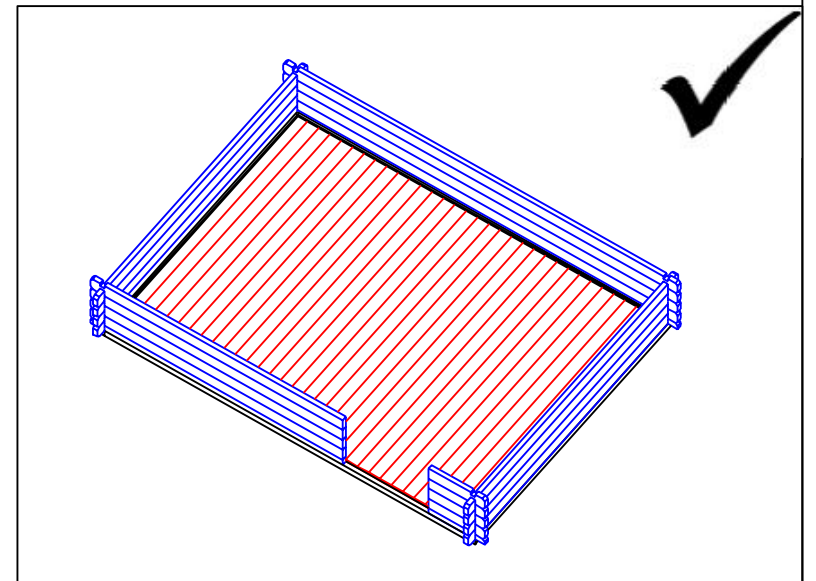

STAGE 7

DIEGO 44 4X3

STAGE 1

F  
NR: 25  
PSC: 8  
B/H: 44mm/68mm  
L: 3712mm

F  
NR: 26  
PSC: 2  
B/H: 44mm/68mm  
L: 2800mm

STAGE 2

W  
NR: A 1  
PSC: 1  
B/H: 44mm/68mm  
L: 2560mm

W  
NR: A 2  
PSC: 1  
B/H: 44mm/68mm  
L: 570mm

W  
NR: A 6  
PSC: 6  
B/H: 44mm/135mm  
L: 2560mm

W  
NR: A 8  
PSC: 8  
B/H: 44mm/135mm  
L: 590mm

W  
NR: A 9  
PSC: 22  
B/H: 44mm/135mm  
L: 570mm

W  
NR: B 10  
PSC: 1  
B/H: 44mm/68mm  
L: 4000mm

W  
NR: B 12  
PSC: 15  
B/H: 44mm/135mm  
L: 4000mm

W  
NR: C 16  
PSC: 1  
B/H: 44mm/135mm  
L: 3760mm