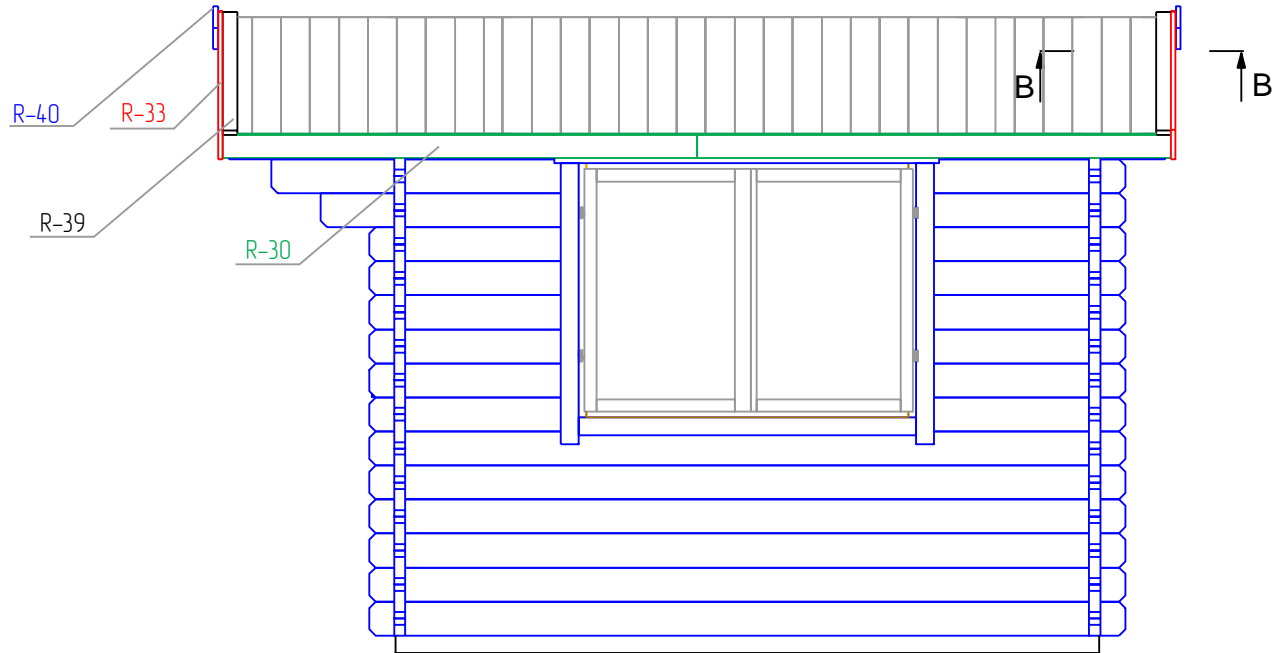

W-C

W-D

STAGE 3

DIEGO 44 4X3

STAGE 4

DIEGO 44 4X3

STAGE 6

DIEGO 44 4X3

STAGE 7

DIEGO 44 4X3

STAGE 1

F  
NR: 25  
PSC: 8  
B/H: 44mm/68mm  
L: 3712mm

F  
NR: 26  
PSC: 2  
B/H: 44mm/68mm  
L: 2800mm

STAGE 2

W  
NR: A 1  
PSC: 1  
B/H: 44mm/68mm  
L: 2560mm

W  
NR: A 2  
PSC: 1  
B/H: 44mm/68mm  
L: 570mm

W  
NR: A 6  
PSC: 6  
B/H: 44mm/135mm  
L: 2560mm

W  
NR: A 8  
PSC: 8  
B/H: 44mm/135mm  
L: 590mm

W  
NR: A 9  
PSC: 22  
B/H: 44mm/135mm  
L: 570mm

W  
NR: B 10  
PSC: 1  
B/H: 44mm/68mm  
L: 4000mm

W  
NR: B 12  
PSC: 15  
B/H: 44mm/135mm  
L: 4000mm

W  
NR: C 16  
PSC: 1  
B/H: 44mm/135mm  
L: 3760mm