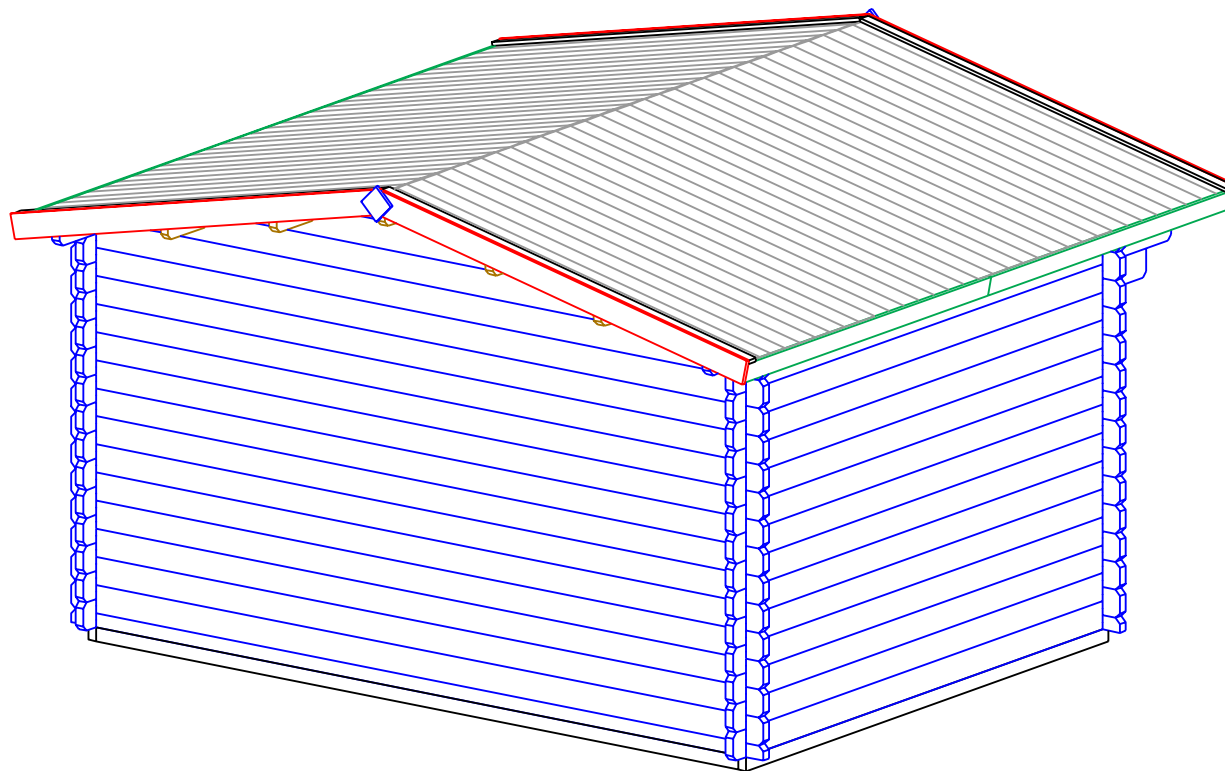

DIEGO 44 4X3

DIEGO 44 4X3

STAGE 1

DIEGO 44 4X3

STAGE 2

DIEGO 44 4X3

W-A

W-B

W-C

W-D

STAGE 3

DIEGO 44 4X3

STAGE 4

DIEGO 44 4X3

STAGE 6

DIEGO 44 4X3

STAGE 7

DIEGO 44 4X3

STAGE 1

F  
NR: 25  
PSC: 8  
B/H: 44mm/68mm  
L: 3712mm

F  
NR: 26  
PSC: 2  
B/H: 44mm/68mm  
L: 2800mm

STAGE 2

W  
NR: A 1  
PSC: 1  
B/H: 44mm/68mm  
L: 2560mm

W  
NR: A 2  
PSC: 1  
B/H: 44mm/68mm  
L: 570mm

W  
NR: C 16  
PSC: 1  
B/H: 44mm/135mm  
L: 3760mm