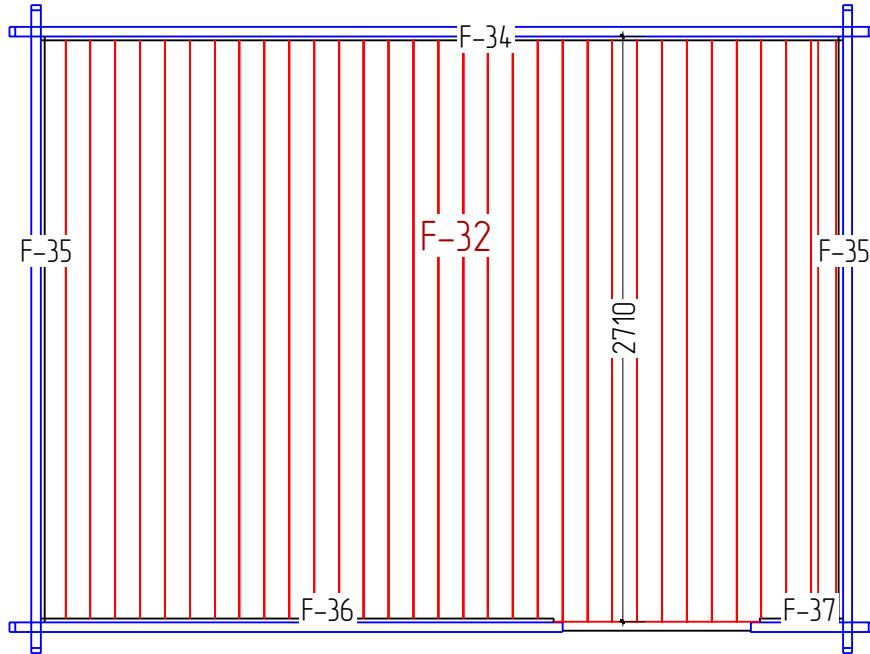

STAGE 7

DIEGO 44 4X3

STAGE 1

F  
NR: 25  
PSC: 8  
B/H: 44mm/68mm  
L: 3712mm

F  
NR: 26  
PSC: 2  
B/H: 44mm/68mm  
L: 2800mm

STAGE 2

W  
NR: A 1  
PSC: 1  
B/H: 44mm/68mm  
L: 2560mm

W  
NR: A 2  
PSC: 1  
B/H: 44mm/68mm  
L: 570mm

W  
NR: A 6  
PSC: 6  
B/H: 44mm/135mm  
L: 2560mm

W  
NR: A 8  
PSC: 8  
B/H: 44mm/135mm  
L: 590mm

W  
NR: A 9  
PSC: 22  
B/H: 44mm/135mm  
L: 570mm

W  
NR: B 10  
PSC: 1  
B/H: 44mm/68mm  
L: 4000mm

W  
NR: B 12  
PSC: 15  
B/H: 44mm/135mm  
L: 4000mm

W  
NR: C 16  
PSC: 1  
B/H: 44mm/135mm  
L: 3760mm

R

NR: 30  
PSC: 4  
B/H: 18mm/95mm  
L: 1880mm

R

NR: 33  
PSC: 4  
B/H: 18mm/120mm  
L: 2178mm

R

NR: 38  
PSC: 4  
B/H: 28mm/34mm  
L: 1880mm

R

NR: 39  
PSC: 4  
B/H: 18mm/58mm  
L: 2173mm