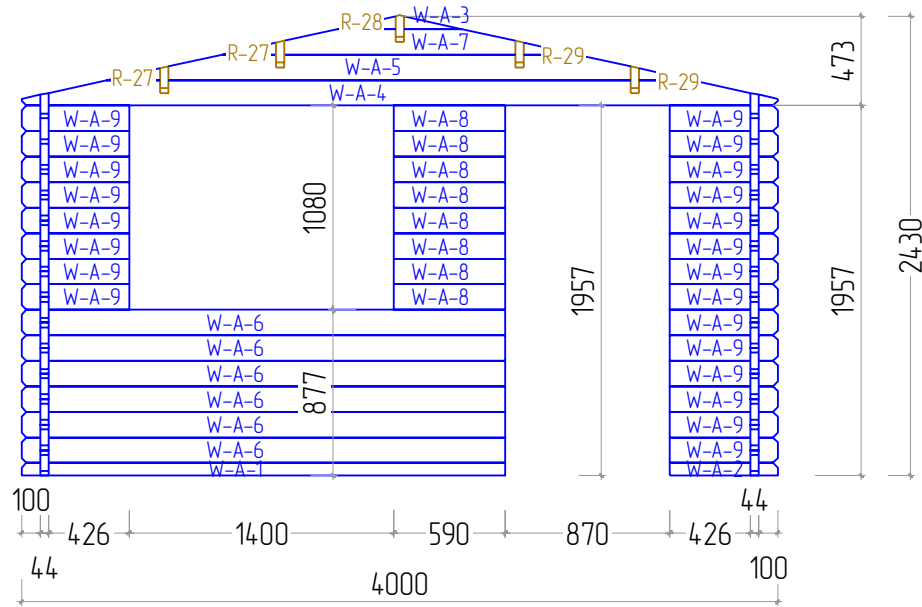

DIEGO 44 4X3

DIEGO 44 4X3

STAGE 1

DIEGO 44 4X3

STAGE 2

DIEGO 44 4X3

W-A

W-B

STAGE 7

DIEGO 44 4X3

STAGE 1

F  
NR: 25  
PSC: 8  
B/H: 44mm/68mm  
L: 3712mm

F  
NR: 26  
PSC: 2  
B/H: 44mm/68mm  
L: 2800mm

STAGE 2

W  
NR: A 1  
PSC: 1  
B/H: 44mm/68mm  
L: 2560mm

W  
NR: A 2  
PSC: 1  
B/H: 44mm/68mm  
L: 570mm

W  
NR: C 16  
PSC: 1  
B/H: 44mm/135mm  
L: 3760mm

R

NR: 30  
PSC: 4  
B/H: 18mm/95mm  
L: 1880mm

R

NR: 33  
PSC: 4  
B/H: 18mm/120mm  
L: 2178mm

R

NR: 38  
PSC: 4  
B/H: 28mm/34mm  
L: 1880mm

R

NR: 39  
PSC: 4  
B/H: 18mm/58mm  
L: 2173mm