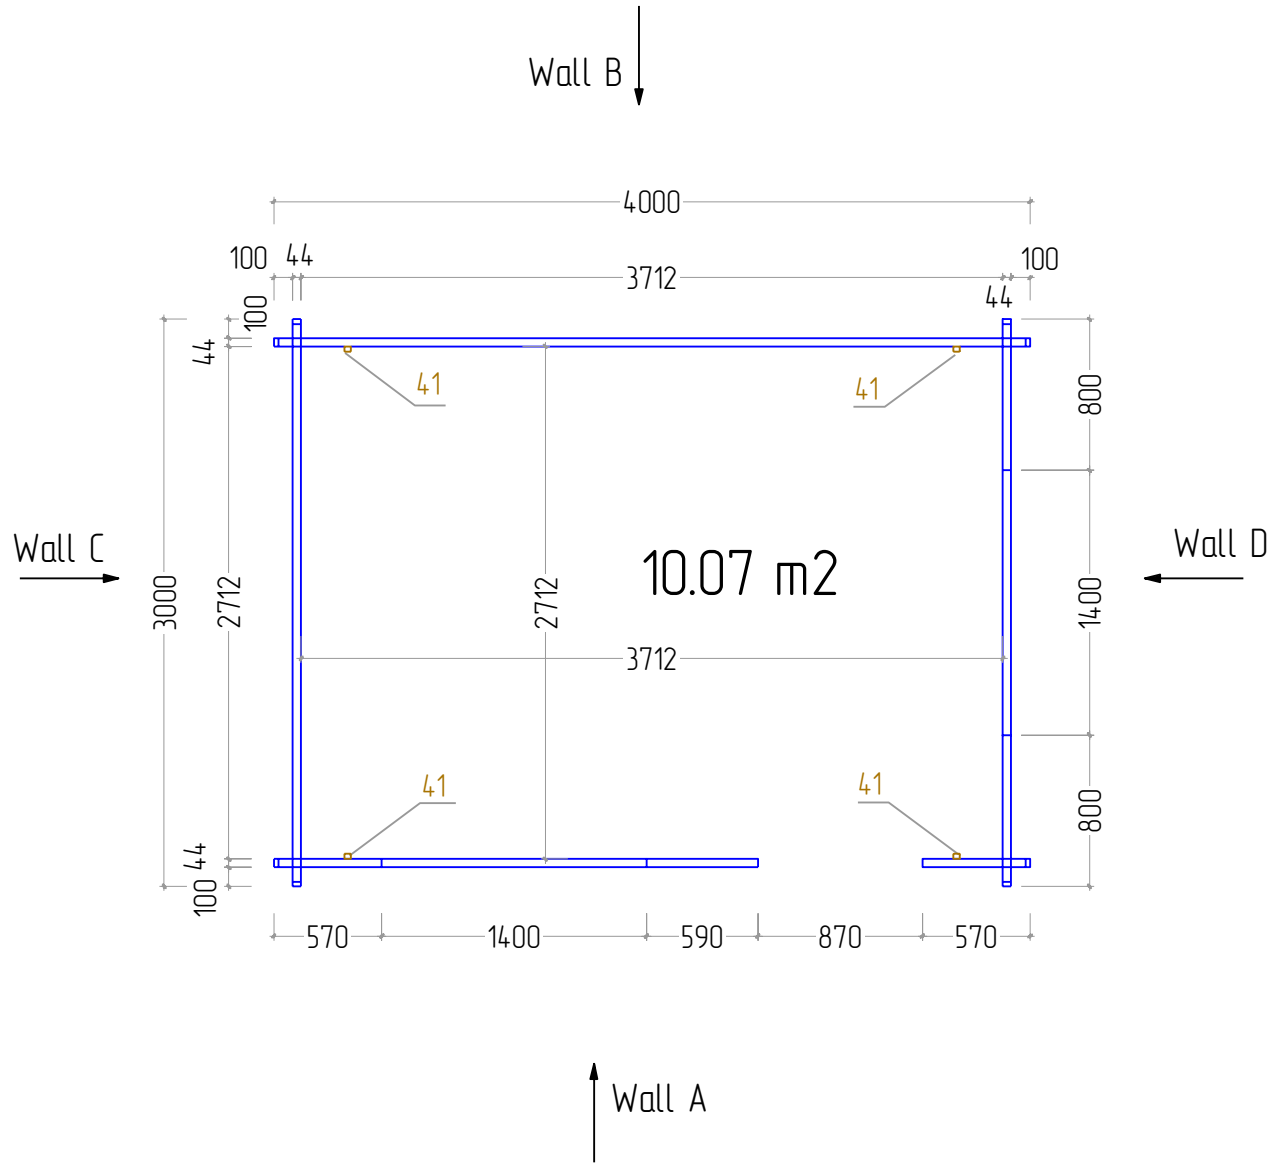

STAGE 2

DIEGO 44 4X3