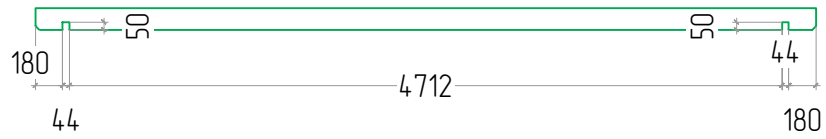

W
 NR: B 8
 PSC: 1
 B/H: 44mm/135mm
 L: 5160mm

Elton 44 5X4 TP

W
 NR: B 9
 PSC: 15
 B/H: 44mm/135mm
 L: 5000mm

W
 NR: C 12
 PSC: 4
 B/H: 44mm/135mm
 L: 4000mm

W
 NR: C 14
 PSC: 11
 B/H: 44mm/135mm
 L: 2885mm

W
 NR: C 15
 PSC: 11
 B/H: 44mm/135mm
 L: 395mm

W
 NR: D 18
 PSC: 4
 B/H: 44mm/135mm
 L: 4000mm

W
 NR: D 20
 PSC: 11
 B/H: 44mm/135mm
 L: 2885mm

W
 NR: D 21
 PSC: 11
 B/H: 44mm/135mm
 L: 395mm

W
 NR: D
 PSC: 1

W
 NR: C
 PSC: 1

STAGE 3

Door
 PSC: 1
 B/H: 1630mm/1958mm

Window
 PSC: 4
 B/H: 720mm/1485mm

STAGE 4

R
 NR: 24
 PSC: 5
 B/H: 44mm/140mm
 L: 5160mm

STAGE 5

R
 NR: 25
 PSC: 46
 B/H: 20mm/115mm
 L: 2396mm

R
 NR: 26
 PSC: 46
 B/H: 20mm/115mm
 L: 2204mm

STAGE 6

R
 NR: 28
 PSC: 2
 B/H: 18mm/95mm
 L: 2580mm

R
 NR: 29
 PSC: 2
 B/H: 18mm/120mm
 L: 2598mm

R
 NR: 30
 PSC: 2
 B/H: 18mm/120mm
 L: 2402mm

R
 NR: 31
 PSC: 2
 B/H: 18mm/120mm
 L: 2198mm