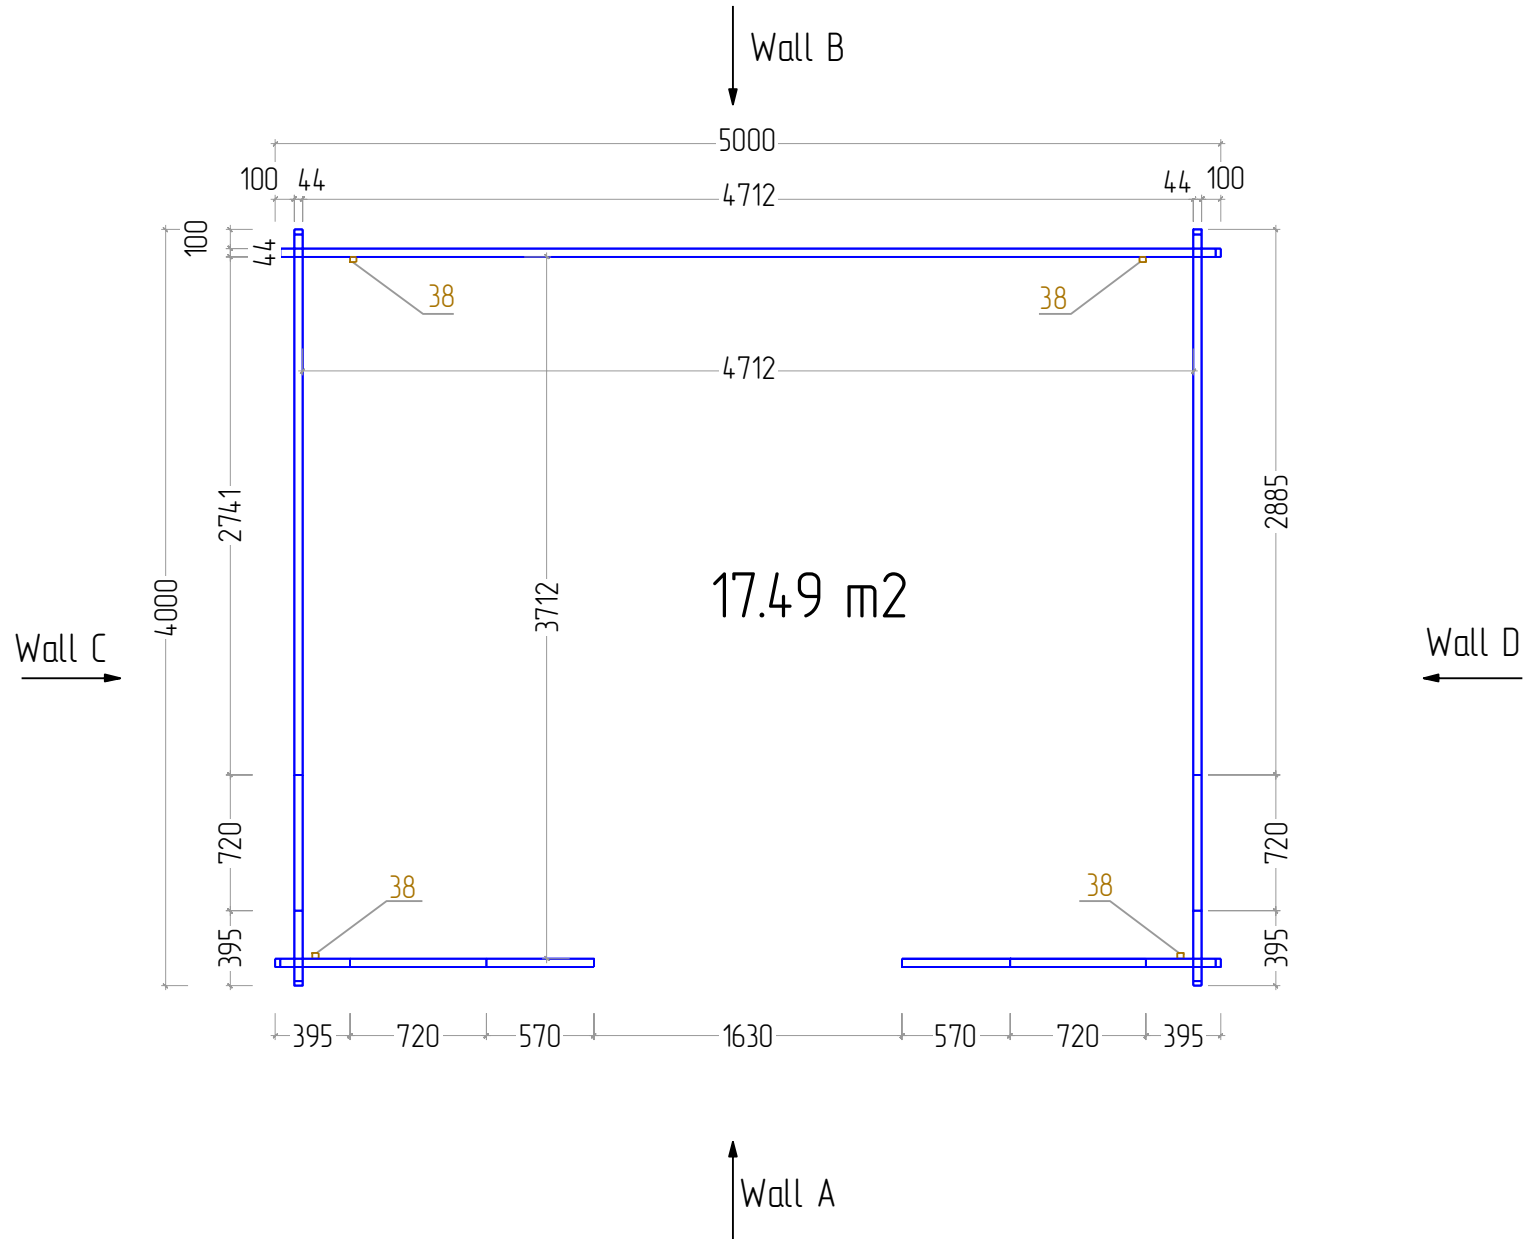

STAGE 2

Elton 44 5X4 TP