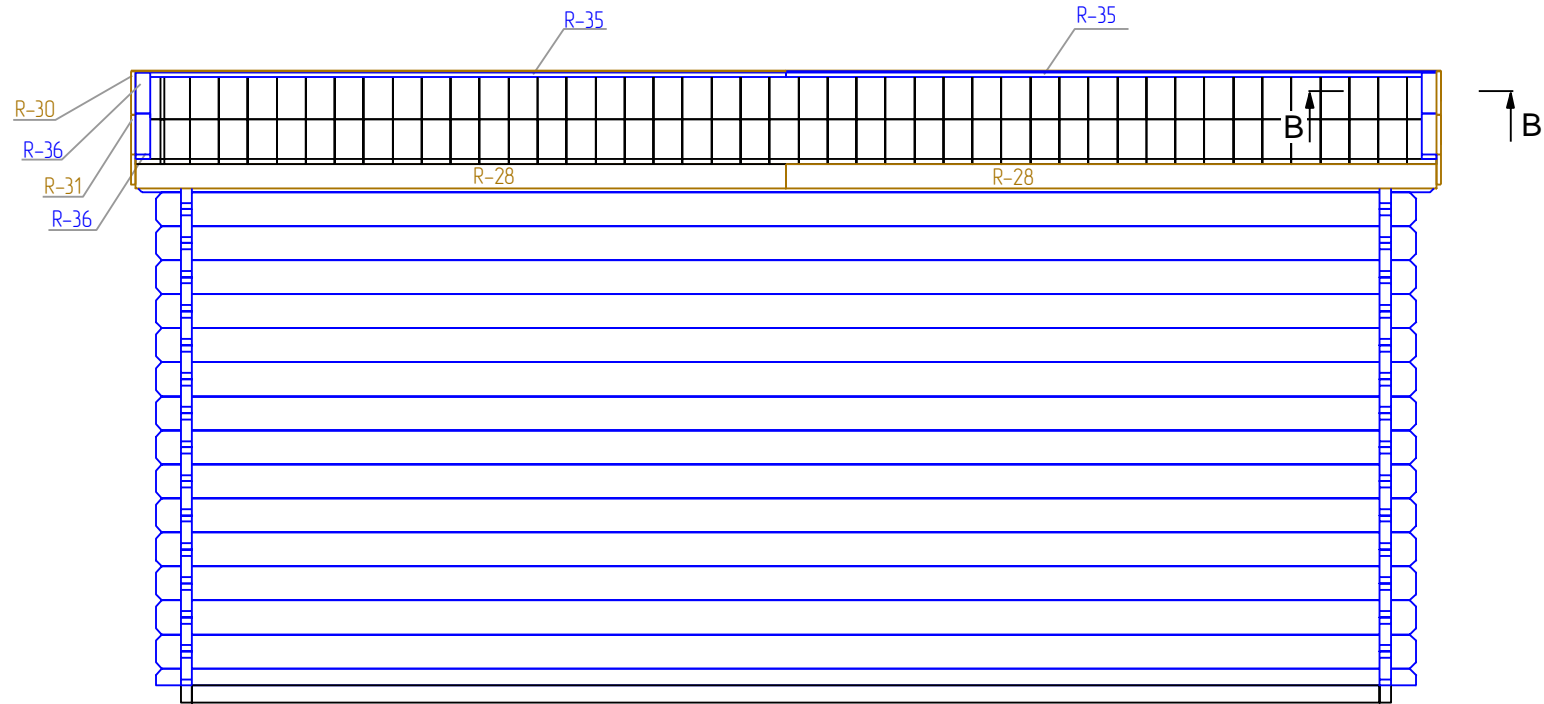

STAGE 3

Elton 44 5X4 TP

STAGE 4

Elton 44 5X4 TP

STAGE 6

Elton 44 5X4 TP

B
↑

STAGE 7

Elton 44 5X4 TP

STAGE 1

F
 NR: 22
 PSC: 9
 B/H: 44mm/68mm
 L: 4712mm

F
 NR: 23
 PSC: 2
 B/H: 44mm/68mm
 L: 3800mm

STAGE 2

W
 NR: A 1
 PSC: 2
 B/H: 44mm/68mm
 L: 1685mm

W
 NR: A 2
 PSC: 1
 B/H: 44mm/135mm
 L: 5160mm

W
 NR: B 8
 PSC: 1
 B/H: 44mm/135mm
 L: 5160mm

Elton 44 5X4 TP

W
 NR: B 9
 PSC: 15
 B/H: 44mm/135mm
 L: 5000mm

W
 NR: C 12
 PSC: 4
 B/H: 44mm/135mm
 L: 4000mm

W
 NR: C 14
 PSC: 11
 B/H: 44mm/135mm
 L: 2885mm