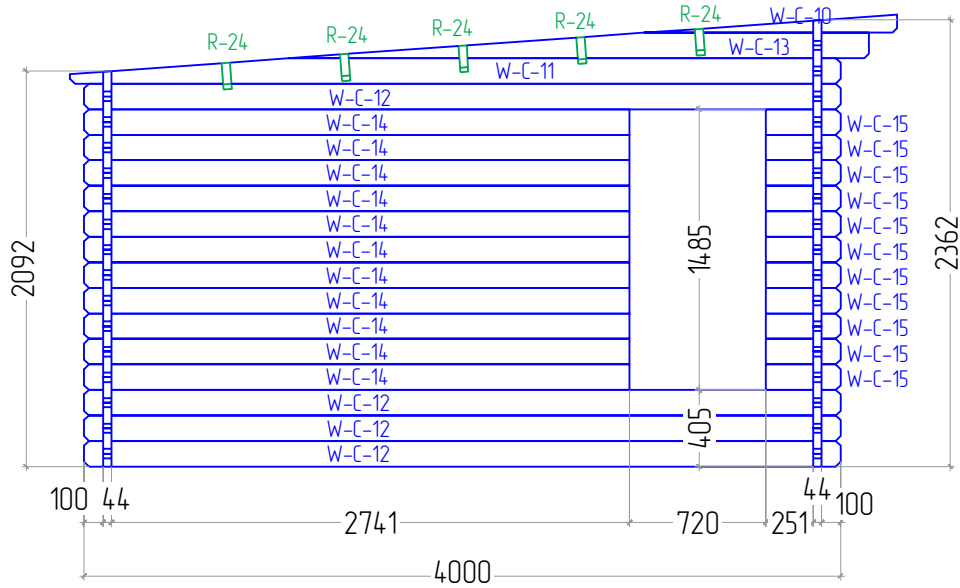

Elton 44 5X4 TP

Elton 44 5X4 TP

STAGE 1

Elton 44 5X4 TP

STAGE 2

Elton 44 5X4 TP

W-C

W-D

Elton 44 5X4 TP

STAGE 1

F
 NR: 22
 PSC: 9
 B/H: 44mm/68mm
 L: 4712mm

F
 NR: 23
 PSC: 2
 B/H: 44mm/68mm
 L: 3800mm

STAGE 2

W
 NR: A 1
 PSC: 2
 B/H: 44mm/68mm
 L: 1685mm

W
 NR: A 2
 PSC: 1
 B/H: 44mm/135mm
 L: 5160mm

W
 NR: A 3
 PSC: 2
 B/H: 44mm/135mm
 L: 5000mm

W
 NR: A 4
 PSC: 6
 B/H: 44mm/135mm
 L: 1685mm

W
 NR: A 5
 PSC: 22
 B/H: 44mm/135mm
 L: 570mm

W
 NR: A 6
 PSC: 22
 B/H: 44mm/135mm
 L: 395mm

W
 NR: B 7
 PSC: 1
 B/H: 44mm/68mm
 L: 5000mm

W
 NR: B 8
 PSC: 1
 B/H: 44mm/135mm
 L: 5160mm

Elton 44 5X4 TP

W
 NR: B 9
 PSC: 15
 B/H: 44mm/135mm
 L: 5000mm

W
 NR: C 12
 PSC: 4
 B/H: 44mm/135mm
 L: 4000mm

W
 NR: C 14
 PSC: 11
 B/H: 44mm/135mm
 L: 2885mm