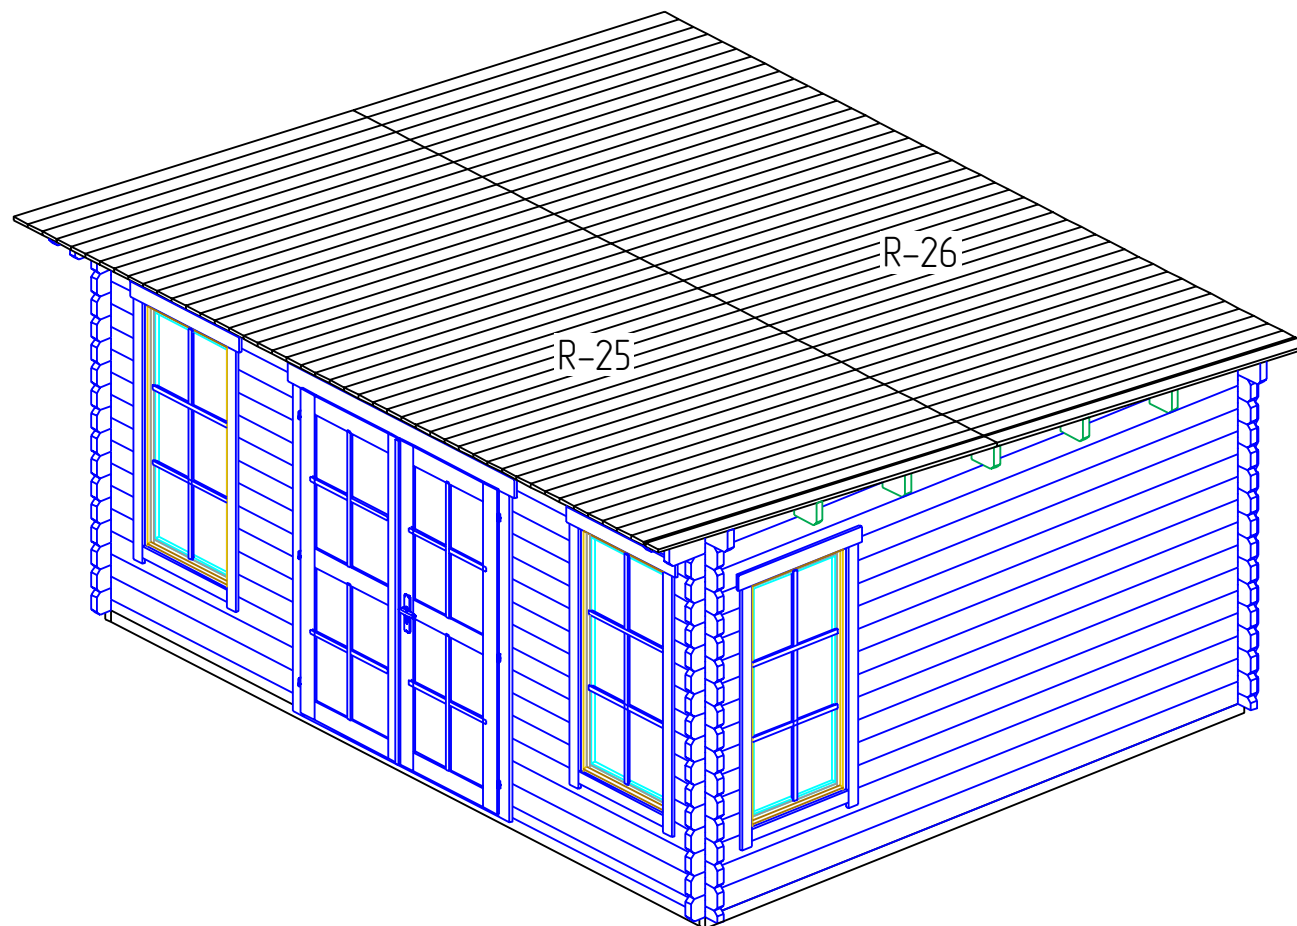

STAGE 3

Elton 44 5X4 TP

STAGE 4

Elton 44 5X4 TP

STAGE 6

Elton 44 5X4 TP

B
↑

STAGE 7

Elton 44 5X4 TP

STAGE 1

F
 NR: 22
 PSC: 9
 B/H: 44mm/68mm
 L: 4712mm

F
 NR: 23
 PSC: 2
 B/H: 44mm/68mm
 L: 3800mm

STAGE 2

W
 NR: A 1
 PSC: 2
 B/H: 44mm/68mm
 L: 1685mm

W
 NR: A 2
 PSC: 1
 B/H: 44mm/135mm
 L: 5160mm