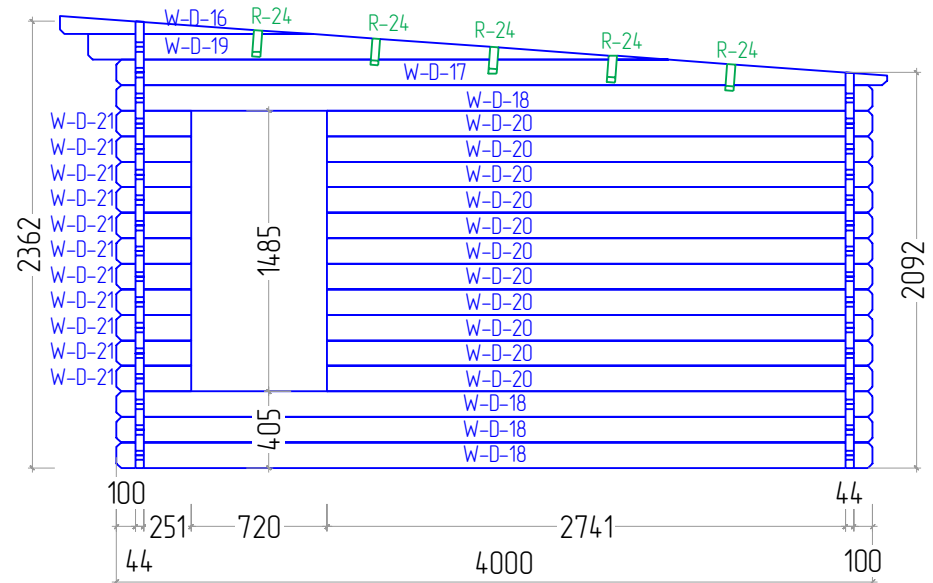

Elton 44 5X4 TP

Elton 44 5X4 TP

STAGE 1

Elton 44 5X4 TP

STAGE 2

Elton 44 5X4 TP

W-C

W-D

Elton 44 5X4 TP

STAGE 1

F
 NR: 22
 PSC: 9
 B/H: 44mm/68mm
 L: 4712mm

F
 NR: 23
 PSC: 2
 B/H: 44mm/68mm
 L: 3800mm

STAGE 2

W
 NR: A 1
 PSC: 2
 B/H: 44mm/68mm
 L: 1685mm

W
 NR: A 2
 PSC: 1
 B/H: 44mm/135mm
 L: 5160mm

W
 NR: A 3
 PSC: 2
 B/H: 44mm/135mm
 L: 5000mm

W
 NR: A 4
 PSC: 6
 B/H: 44mm/135mm
 L: 1685mm

W
 NR: A 5
 PSC: 22
 B/H: 44mm/135mm
 L: 570mm

W
 NR: A 6
 PSC: 22
 B/H: 44mm/135mm
 L: 395mm

W
 NR: B 7
 PSC: 1
 B/H: 44mm/68mm
 L: 5000mm

W
 NR: B 8
 PSC: 1
 B/H: 44mm/135mm
 L: 5160mm

Elton 44 5X4 TP

W
 NR: B 9
 PSC: 15
 B/H: 44mm/135mm
 L: 5000mm

W
 NR: C 12
 PSC: 4
 B/H: 44mm/135mm
 L: 4000mm

W
 NR: C 14
 PSC: 11
 B/H: 44mm/135mm
 L: 2885mm