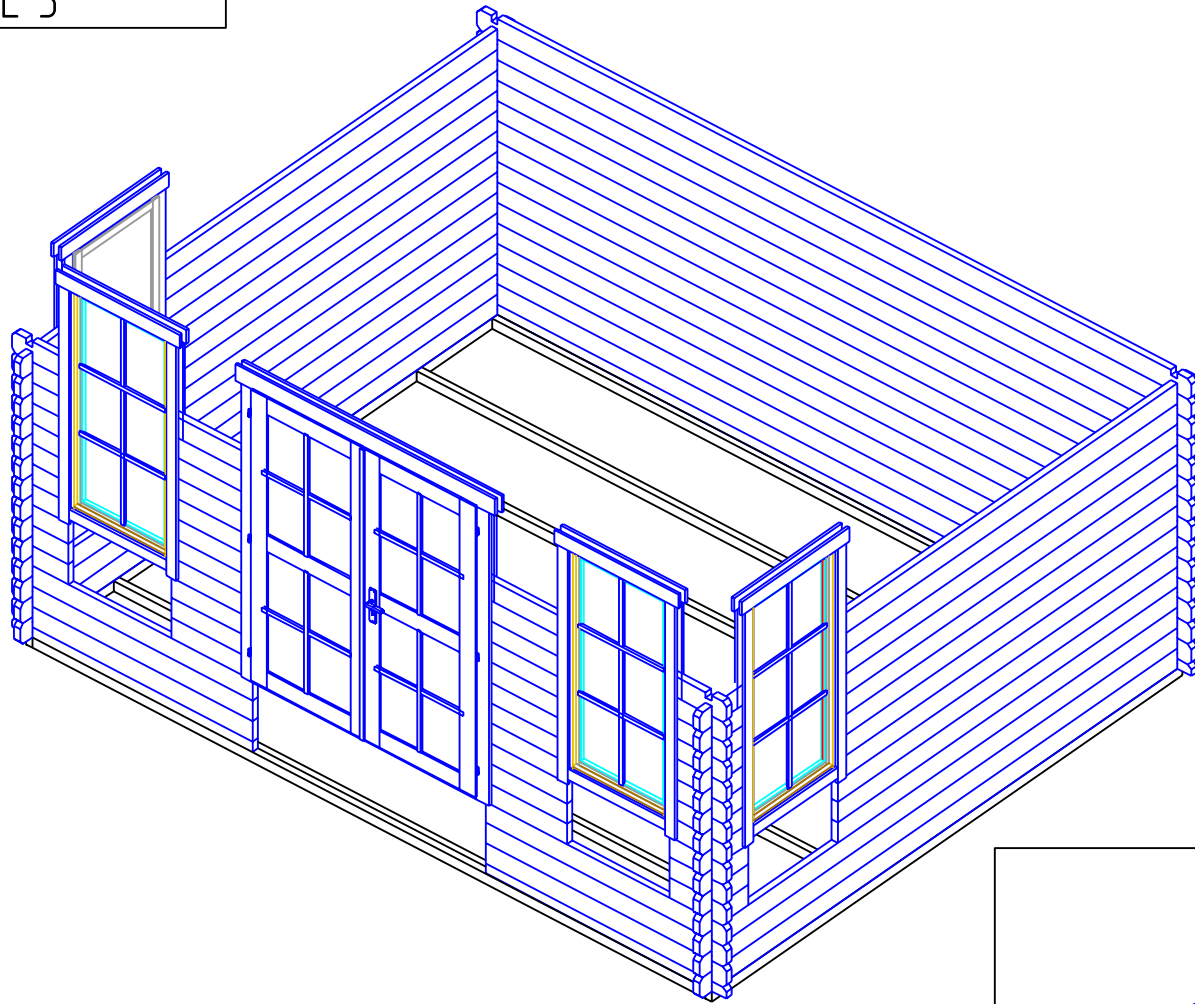

Elton 44 5X4 TP

Elton 44 5X4 TP

STAGE 1

Elton 44 5X4 TP

STAGE 2

Elton 44 5X4 TP

W-C

W-D

STAGE 3

Elton 44 5X4 TP

STAGE 4

Elton 44 5X4 TP

STAGE 6

Elton 44 5X4 TP

B
↑

STAGE 7

Elton 44 5X4 TP

STAGE 1

F
 NR: 22
 PSC: 9
 B/H: 44mm/68mm
 L: 4712mm

F
 NR: 23
 PSC: 2
 B/H: 44mm/68mm
 L: 3800mm

STAGE 2

W
 NR: A 1
 PSC: 2
 B/H: 44mm/68mm
 L: 1685mm

W
 NR: A 2
 PSC: 1
 B/H: 44mm/135mm
 L: 5160mm